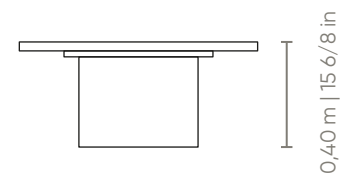

MUSH

MESAS DE CENTRO E LATERAL

COFFEE AND SIDE TABLES | MESAS DE CENTRO Y AUXILIARES

M U S H

MESAS DE CENTRO E LATERAL
COFFEE AND SIDE TABLES | MESAS DE CENTRO Y AUXILIARES

Century

MUSH

MESAS DE CENTRO E LATERAL COFFEE AND SIDE TABLES | MESAS DE CENTRO Y AUXILIARES

0,90 m x 0,90 m | 35 3/8 in x 35 3/8 in
1,00 m x 1,00 m | 39 3/8 in x 39 3/8 in
1,10 m x 1,10 m | 43 2/8 in x 43 2/8 in
1,20 m x 1,20 m | 47 2/8 in x 47 2/8 in

0,80 m x 0,80 m | 31 4/8 in x 31 4/8 in
0,90 m x 0,90 m | 35 3/8 in x 35 3/8 in
1,00 m x 1,00 m | 39 3/8 in x 39 3/8 in
1,10 m x 1,10 m | 43 2/8 in x 43 2/8 in
1,20 m x 1,20 m | 47 2/8 in x 47 2/8 in

0,80 m x 0,80 m | 31 4/8 in x 31 4/8 in
0,90 m x 0,90 m | 35 3/8 in x 35 3/8 in
1,00 m x 1,00 m | 39 3/8 in x 39 3/8 in
1,10 m x 1,10 m | 43 2/8 in x 43 2/8 in
1,20 m x 1,20 m | 47 2/8 in x 47 2/8 in

M U S H