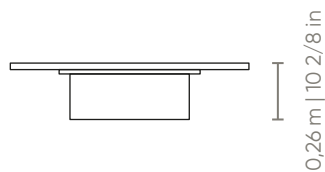

MUSH

MESAS DE CENTRO E LATERAL

COFFEE AND SIDE TABLES | MESAS DE CENTRO Y AUXILIARES

M U S H

MESAS DE CENTRO E LATERAL
COFFEE AND SIDE TABLES | MESAS DE CENTRO Y AUXILIARES

Century

MUSH

MESAS DE CENTRO E LATERAL COFFEE AND SIDE TABLES | MESAS DE CENTRO Y AUXILIARES

0,90 m x 0,90 m | 35 3/8 in x 35 3/8 in
1,00 m x 1,00 m | 39 3/8 in x 39 3/8 in
1,10 m x 1,10 m | 43 2/8 in x 43 2/8 in
1,20 m x 1,20 m | 47 2/8 in x 47 2/8 in

0,80 m x 0,80 m | 31 4/8 in x 31 4/8 in
0,90 m x 0,90 m | 35 3/8 in x 35 3/8 in
1,00 m x 1,00 m | 39 3/8 in x 39 3/8 in
1,10 m x 1,10 m | 43 2/8 in x 43 2/8 in
1,20 m x 1,20 m | 47 2/8 in x 47 2/8 in

0,80 m x 0,80 m | 31 4/8 in x 31 4/8 in
0,90 m x 0,90 m | 35 3/8 in x 35 3/8 in
1,00 m x 1,00 m | 39 3/8 in x 39 3/8 in
1,10 m x 1,10 m | 43 2/8 in x 43 2/8 in
1,20 m x 1,20 m | 47 2/8 in x 47 2/8 in

M U S H