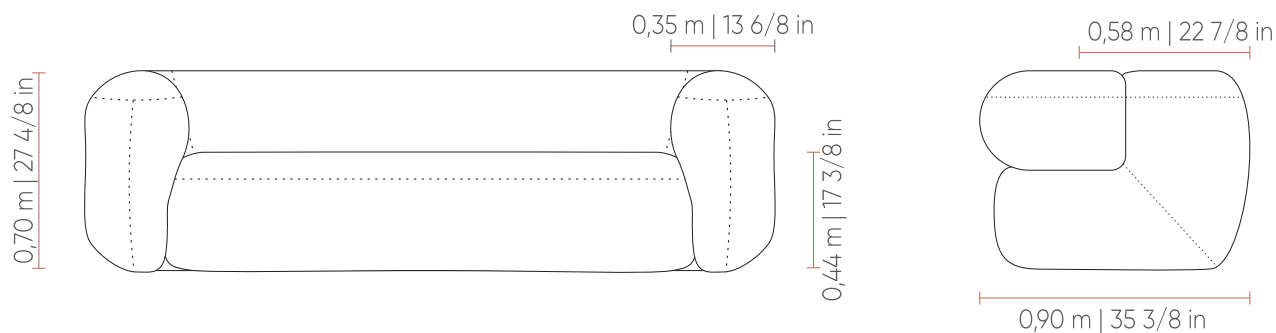

P O M M E

SOFÁS LIVING LIVING ROOM SOFAS | SOFÁS PARA LIVING