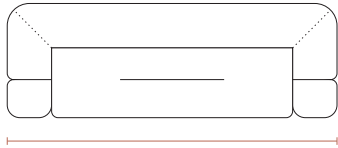

DESIGN
AWARD
2024

P O M M E

2 BRAÇOS 1 ASSENTO (2B1)
2 arms 1 seat | 2 brazos 1 asiento

DIMENSÕES
DIMENSIONS | DIMENSIONES

2,20 m | 86 5/8 in
2,40 m | 94 4/8 in
2,60 m | 102 3/8 in
2,80 m | 110 2/8 in
3,00 m | 118 1/8 in
3,20 m | 126 in

1 BRAÇO 1 ASSENTO (1B1)
1 arm 1 seat | 1 brazo 1 asiento

DIMENSÕES
DIMENSIONS | DIMENSIONES

1,10 m | 43 2/8 in
1,20 m | 47 2/8 in
1,30 m | 51 1/8 in
1,40 m | 55 1/8 in
1,50 m | 59 in
1,60 m | 63 in
1,70 m | 66 7/8 in
1,80 m | 70 7/8 in
1,90 m | 74 6/8 in
2,00 m | 78 6/8 in
2,10 m | 82 5/8 in

CANTO (CTO)
corner | esquinero

DIMENSÕES
DIMENSIONS | DIMENSIONES

1,30m x 1,30m | 51 1/8in x 51 1/8in

CANTO CHAISE 45° (CTO CH 45°)
corner chaise 45° | chaise esquinera 45°

DIMENSÕES
DIMENSIONS | DIMENSIONES