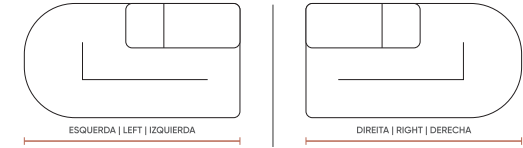

DESIGN
AWARD
2024

P O M M E

2 BRAÇOS 1 ASSENTO (2B1)
2 arms 1 seat | 2 brazos 1 asiento

DIMENSÕES
DIMENSIONS | DIMENSIONES

2,20 m | 86 5/8 in
2,40 m | 94 4/8 in
2,60 m | 102 3/8 in
2,80 m | 110 2/8 in
3,00 m | 118 1/8 in
3,20 m | 126 in

1 BRAÇO 1 ASSENTO (1B1)
1 arm 1 seat | 1 brazo 1 asiento

DIMENSÕES
DIMENSIONS | DIMENSIONES

1,10 m | 43 2/8 in
1,20 m | 47 2/8 in
1,30 m | 51 1/8 in
1,40 m | 55 1/8 in
1,50 m | 59 in
1,60 m | 63 in
1,70 m | 66 7/8 in
1,80 m | 70 7/8 in
1,90 m | 74 6/8 in
2,00 m | 78 6/8 in
2,10 m | 82 5/8 in

SEM BRAÇOS 1 ASSENTO (SB1)
armless 1 seat | sin brazo 1 asiento

DIMENSÕES
DIMENSIONS | DIMENSIONES

0,80 m | 31 4/8 in
0,90 m | 35 3/8 in
1,00 m | 39 3/8 in
1,10 m | 43 2/8 in
1,20 m | 47 2/8 in
1,30 m | 51 1/8 in
1,40 m | 55 1/8 in
1,50 m | 59 in
1,60 m | 63 in
1,70 m | 66 7/8 in

SEM BRAÇOS BICO (SB BI)
armless | sin brazo

DIMENSÕES
DIMENSIONS | DIMENSIONES

1,30 m | 51 1/8 in
1,40 m | 55 1/8 in
1,50 m | 59 in
1,60 m | 63 in
1,70 m | 66 7/8 in
1,80 m | 70 7/8 in
1,90 m | 74 6/8 in
2,00 m | 78 6/8 in
2,10 m | 82 5/8 in
2,20 m | 86 5/8 in