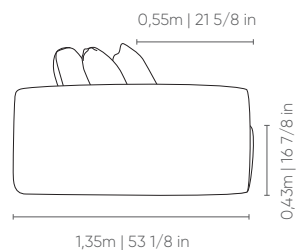

MODISTE

SMALL

0,80 m x 1,15 m | 31 4/8 in x 45 2/8 in
1,00 m x 1,15 m | 39 3/8 in x 45 2/8 in
1,20 m x 1,15 m | 47 2/8 in x 45 2/8 in
1,40 m x 1,15 m | 55 1/8 in x 45 2/8 in
1,60 m x 1,15 m | 63 in x 45 2/8 in
1,80 m x 1,15 m | 70 7/8 in x 45 2/8 in

0,80 m x 1,15 m | 31 4/8 in x 45 2/8 in
1,00 m x 1,15 m | 39 3/8 in x 45 2/8 in
1,20 m x 1,15 m | 47 2/8 in x 45 2/8 in
1,40 m x 1,15 m | 55 1/8 in x 45 2/8 in
1,60 m x 1,15 m | 63 in x 45 2/8 in
1,80 m x 1,15 m | 70 7/8 in x 45 2/8 in

1,15 m x 1,15 m | 45 2/8 in x 45 2/8 in