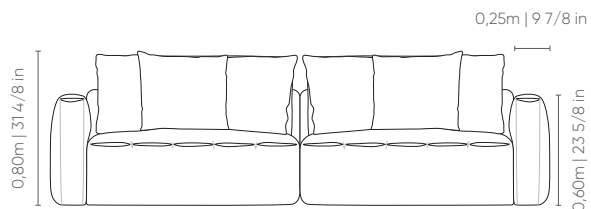

MODISTE

SMALL

0,80 m x 1,15 m | 31 4/8 in x 45 2/8 in
1,00 m x 1,15 m | 39 3/8 in x 45 2/8 in
1,20 m x 1,15 m | 47 2/8 in x 45 2/8 in
1,40 m x 1,15 m | 55 1/8 in x 45 2/8 in
1,60 m x 1,15 m | 63 in x 45 2/8 in
1,80 m x 1,15 m | 70 7/8 in x 45 2/8 in

0,80 m x 1,15 m | 31 4/8 in x 45 2/8 in
1,00 m x 1,15 m | 39 3/8 in x 45 2/8 in
1,20 m x 1,15 m | 47 2/8 in x 45 2/8 in
1,40 m x 1,15 m | 55 1/8 in x 45 2/8 in
1,60 m x 1,15 m | 63 in x 45 2/8 in
1,80 m x 1,15 m | 70 7/8 in x 45 2/8 in

1,15 m x 1,15 m | 45 2/8 in x 45 2/8 in