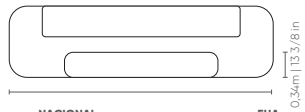

P O M M E

CAMAS BEDS | CAMAS

CAMA

bed | cama

CAMA BED | CAMA	NACIONAL NACIONAL | NACIONAL	EUA EUA | EUA
Casal	2,95m x 2,40m | 116 1/8 x 94 4/8 in	2,94m x 2,42m | 115 6/8 x 95 2/8 in
Queen	3,15m x 2,50m | 124 x 98 3/8 in	3,09m x 2,55m | 121 5/8 x 100 3/8 in
King	3,50m x 2,55m | 137 6/8 x 100 3/8 in	3,50m x 2,55m | 137 6/8 x 100 3/8 in