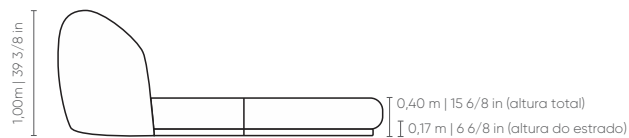

# OTOPENI

CAMA	NACIONAL	EUA
Casal	2,06m x 2,47m   81 1/8 x 97 2/8 in	2,05m x 2,50m   80 6/8 x 98 3/8 in
Queen	2,26m x 2,57m   89 x 101 1/8 in	2,20m x 2,62m   86 5/8 x 103 1/8 in
King	2,61m x 2,62m   102 6/8 x 103 1/8 in	2,61m x 2,62m   102 6/8 x 103 1/8 in