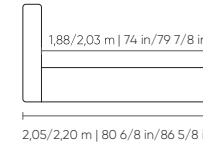

MAUI

CAMA	LARG	PROF	ALT
SOLTEIRO	1,15 m | 45 2/8 in	2,05 m | 80 6/8 in	1,20 m | 47 2/8 in
CASAL	1,65 m | 65 in	2,05 m | 80 6/8 in	1,20 m | 47 2/8 in
QUEEN	1,85 m | 72 7/8 in	2,15 m | 84 5/8 in	1,20 m | 47 2/8 in
KING	2,20 m | 86 5/8 in	2,20 m | 86 5/8 in	1,20 m | 47 2/8 in

CABECEIRA	LARG	PROF	ALT
SOLTEIRO	1,15 m | 45 2/8 in	0,26 m | 10 2/8 in	1,20 m | 47 2/8 in
CASAL	1,65 m | 65 in	0,26 m | 10 2/8 in	1,20 m | 47 2/8 in
QUEEN	1,85 m | 72 7/8 in	0,26 m | 10 2/8 in	1,20 m | 47 2/8 in
KING	2,20 m | 86 5/8 in	0,26 m | 10 2/8 in	1,20 m | 47 2/8 in

Box em madeira revestida com tecido e proteção interna em algodão. Cabeceira desmontável costurada com debrum composto. Grade desmontável em madeira de reflorestamento. Pés niveladores em aço carbono. Colchão não acompanha a cama.

Wooden bed frame covered with fabric and cotton internal protection. Removable headboard and foundation, made of wood. Carbon steel adjustable leveling feet.

Measures may vary slightly. We reserve the right to make changes without prior consultation.

Somier de madera revestida con tela y protección interna en algodón. Cabecera y panel plegable. Opción de apertura para fijación de enchufe. Patas niveladoras en acero al carbono.