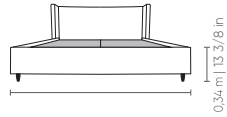

MAUI

CAMA	LARG	PROF	ALT
SOLTEIRO	1,15 m | 45 2/8 in	2,05 m | 80 6/8 in	1,20 m | 47 2/8 in
CASAL	1,65 m | 65 in	2,05 m | 80 6/8 in	1,20 m | 47 2/8 in
QUEEN	1,85 m | 72 7/8 in	2,15 m | 84 5/8 in	1,20 m | 47 2/8 in
KING	2,20 m | 86 5/8 in	2,20 m | 86 5/8 in	1,20 m | 47 2/8 in

CABECEIRA	LARG	PROF	ALT
SOLTEIRO	1,15 m | 45 2/8 in	0,26 m | 10 2/8 in	1,20 m | 47 2/8 in
CASAL	1,65 m | 65 in	0,26 m | 10 2/8 in	1,20 m | 47 2/8 in
QUEEN	1,85 m | 72 7/8 in	0,26 m | 10 2/8 in	1,20 m | 47 2/8 in
KING	2,20 m | 86 5/8 in	0,26 m | 10 2/8 in	1,20 m | 47 2/8 in

Box em madeira revestida com tecido e proteção interna em algodão. Cabeceira desmontável costurada com debrum composto. Grade desmontável em madeira de reflorestamento. Pés niveladores em aço carbono. Colchão não acompanha a cama.

Wooden bed frame covered with fabric and cotton internal protection. Removable headboard and foundation, made of wood. Carbon steel adjustable leveling feet.

Measures may vary slightly. We reserve the right to make changes without prior consultation.

Somier de madera revestida con tela y protección interna en algodón. Cabecera y panel plegable. Opción de apertura para fijación de enchufe. Patas niveladoras en acero al carbono.