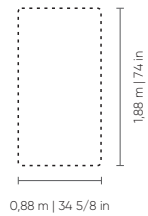

CAMA	LARG	PROF	ALT
SOLTEIRO	1,15 m | 45 2/8 in	2,05 m | 80 6/8 in	1,20 m | 47 2/8 in
CASAL	1,65 m | 65 in	2,05 m | 80 6/8 in	1,20 m | 47 2/8 in
QUEEN	1,85 m | 72 7/8 in	2,15 m | 84 5/8 in	1,20 m | 47 2/8 in
KING	2,20 m | 86 5/8 in	2,20 m | 86 5/8 in	1,20 m | 47 2/8 in

CABECEIRA	LARG	PROF	ALT
SOLTEIRO	1,15 m | 45 2/8 in	0,26 m | 10 2/8 in	1,20 m | 47 2/8 in
CASAL	1,65 m | 65 in	0,26 m | 10 2/8 in	1,20 m | 47 2/8 in
QUEEN	1,85 m | 72 7/8 in	0,26 m | 10 2/8 in	1,20 m | 47 2/8 in
KING	2,20 m | 86 5/8 in	0,26 m | 10 2/8 in	1,20 m | 47 2/8 in

Colchão Solteiro