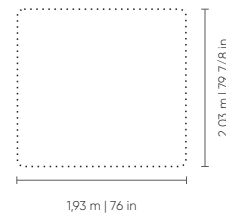

Colchão King

Box em madeira revestida com tecido e proteção interna em algodão. Cabeceira desmontável costurada com debrum composto. Grade desmontável em madeira de reflorestamento. Pés niveladores em aço carbono. Colchão não acompanha a cama.

Wooden bed frame covered with fabric and cotton internal protection. Removable headboard and foundation, made of wood. Carbon steel adjustable leveling feet.

Measures may vary slightly. We reserve the right to make changes without prior consultation.

Somier de madera revestida con tela y protección interna en algodón. Cabecera y panel plegable. Opción de apertura para fijación de enchufe. Patas niveladoras en acero al carbono.