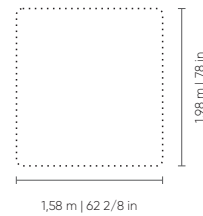

Colchão Queen