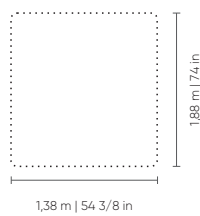

Colchão Casal