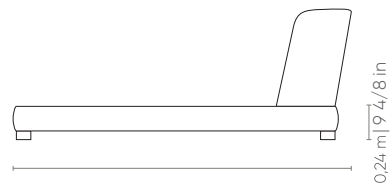

# GORJ

CAMA	LARG
SOLTEIRO	1,13 m   44 4/8 in
CASAL	1,63 m   64 1/8 in
QUEEN	1,83 m   72 in
KING	2,18 m   85 7/8 in

CAMA	PROF
SOLTEIRO	2,18 m   85 7/8 in
CASAL	2,18 m   85 7/8 in
QUEEN	2,28 m   89 6/8 in
KING	2,33 m   91 6/8 in

**Colchão Solteiro**

0,88 m | 34 5/8 in

**Colchão Casal**

1,38 m | 54 3/8 in

**Colchão Queen**

1,58 m | 62 2/8 in

**Colchão King**

1,93 m | 76 in