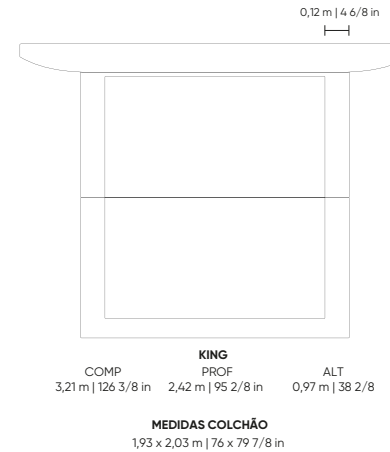

COM ABA

With flap | Con solapa