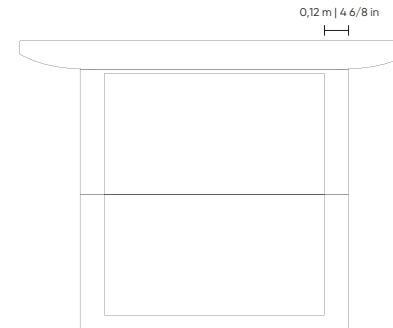

### SEM ABAS Without flap | Sin solapa

**CASAL**  
COMP 1,66 m | 65 3/8 in  
PROF 2,27 m | 89 3/8 in  
ALT 0,97 m | 38 2/8 in

**MEDIDAS COLCHÃO**  
1,38 x 1,88 m | 54 3/8 x 74 in

**QUEEN**  
COMP 1,86 m | 73 2/8 in  
PROF 2,37 m | 93 2/8 in  
ALT 0,97 m | 38 2/8 in

**MEDIDAS COLCHÃO**  
1,58 x 1,98 m | 62 2/8 x 78 in

**KING**  
COMP 2,21 m | 87 in  
PROF 2,42 m | 95 2/8 in  
ALT 0,97 m | 38 2/8 in

**MEDIDAS COLCHÃO**  
1,93 x 2,03 m | 76 x 79 7/8 in

### COM ABA With flap | Con solapa

**CASAL**  
COMP 2,66 m | 104 6/8 in  
PROF 2,27 m | 89 3/8 in  
ALT 0,97 m | 38 2/8 in

**MEDIDAS COLCHÃO**  
1,38 x 1,88 m | 54 3/8 x 74 in

**QUEEN**  
COMP 2,86 m | 112 5/8 in  
PROF 2,37 m | 93 2/8 in  
ALT 0,97 m | 38 2/8 in

**MEDIDAS COLCHÃO**  
1,58 x 1,98 m | 62 2/8 x 78 in

**KING**  
COMP 3,21 m | 126 3/8 in  
PROF 2,42 m | 95 2/8 in  
ALT 0,97 m | 38 2/8 in

**MEDIDAS COLCHÃO**  
1,93 x 2,03 m | 76 x 79 7/8 in

Century