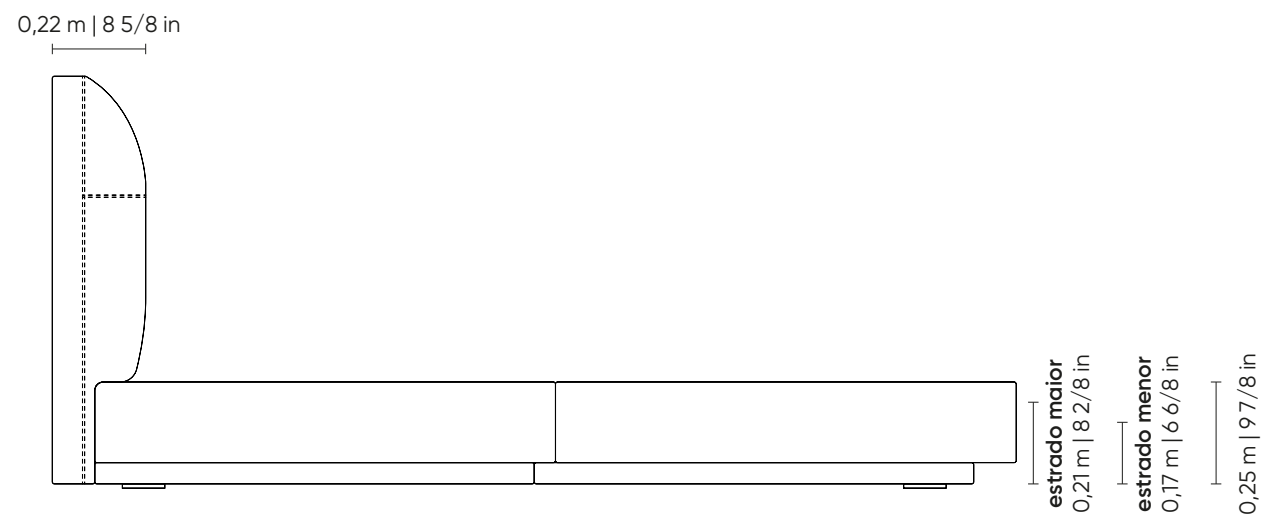

É T H E R

CAMAS
BEDS | CAMAS

Century