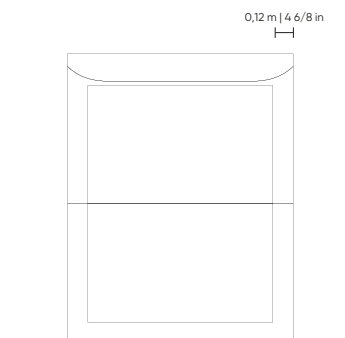

### SEM ABAS Without flap | Sin solapa

**CASAL**  
COMP 1,66 m | 65 3/8 in  
PROF 2,27 m | 89 3/8 in  
ALT 0,97 m | 38 2/8 in

**MEDIDAS COLCHÃO**  
1,38 x 1,88 m | 54 3/8 x 74 in

**QUEEN**  
COMP 1,86 m | 73 2/8 in  
PROF 2,37 m | 93 2/8 in  
ALT 0,97 m | 38 2/8 in

**MEDIDAS COLCHÃO**  
1,58 x 1,98 m | 62 2/8 x 78 in

**KING**  
COMP 2,21 m | 87 in  
PROF 2,42 m | 95 2/8 in  
ALT 0,97 m | 38 2/8 in

**MEDIDAS COLCHÃO**  
1,93 x 2,03 m | 76 x 79 7/8 in

### COM ABA With flap | Con solapa

**CASAL**  
COMP 2,66 m | 104 6/8 in  
PROF 2,27 m | 89 3/8 in  
ALT 0,97 m | 38 2/8 in

**MEDIDAS COLCHÃO**  
1,38 x 1,88 m | 54 3/8 x 74 in

**QUEEN**  
COMP 2,86 m | 112 5/8 in  
PROF 2,37 m | 93 2/8 in  
ALT 0,97 m | 38 2/8 in

**MEDIDAS COLCHÃO**  
1,58 x 1,98 m | 62 2/8 x 78 in

**KING**  
COMP 3,21 m | 126 3/8 in  
PROF 2,42 m | 95 2/8 in  
ALT 0,97 m | 38 2/8 in

**MEDIDAS COLCHÃO**  
1,93 x 2,03 m | 76 x 79 7/8 in

Century