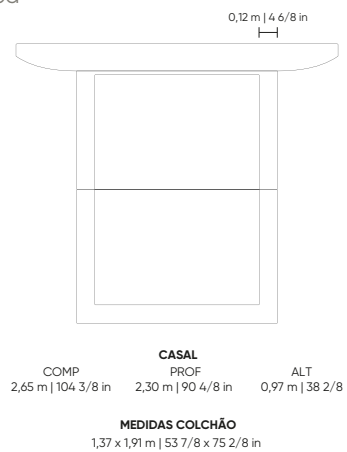

COM ABA

With flap | Con solapa