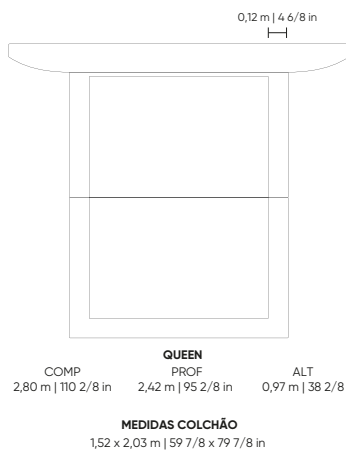

COM ABA

With flap | Con solapa