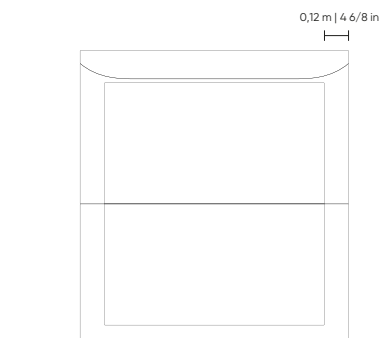

### SEM ABAS Without flap | Sin solapa

**CASAL**  
COMP 1,66 m | 65 3/8 in  
PROF 2,27 m | 89 3/8 in  
ALT 0,97 m | 38 2/8 in

**MEDIDAS COLCHÃO**  
1,38 x 1,88 m | 54 3/8 x 74 in

**QUEEN**  
COMP 1,86 m | 73 2/8 in  
PROF 2,37 m | 93 2/8 in  
ALT 0,97 m | 38 2/8 in

**MEDIDAS COLCHÃO**  
1,58 x 1,98 m | 62 2/8 x 78 in

**KING**  
COMP 2,21 m | 87 in  
PROF 2,42 m | 95 2/8 in  
ALT 0,97 m | 38 2/8 in

**MEDIDAS COLCHÃO**  
1,93 x 2,03 m | 76 x 79 7/8 in

### COM ABA With flap | Con solapa

**CASAL**  
COMP 2,66 m | 104 6/8 in  
PROF 2,27 m | 89 3/8 in  
ALT 0,97 m | 38 2/8 in

**MEDIDAS COLCHÃO**  
1,38 x 1,88 m | 54 3/8 x 74 in

**QUEEN**  
COMP 2,86 m | 112 5/8 in  
PROF 2,37 m | 93 2/8 in  
ALT 0,97 m | 38 2/8 in

**MEDIDAS COLCHÃO**  
1,58 x 1,98 m | 62 2/8 x 78 in

**KING**  
COMP 3,21 m | 126 3/8 in  
PROF 2,42 m | 95 2/8 in  
ALT 0,97 m | 38 2/8 in

**MEDIDAS COLCHÃO**  
1,93 x 2,03 m | 76 x 79 7/8 in

Century