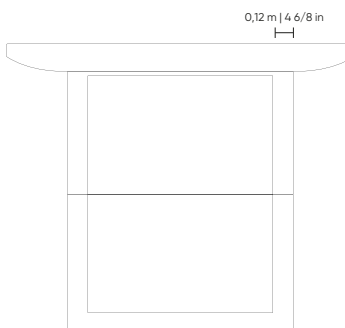

### SEM ABAS Without flap | Sin solapa

**CASAL**  
COMP 1,66 m | 65 3/8 in  
PROF 2,27 m | 89 3/8 in  
ALT 0,97 m | 38 2/8 in

**MEDIDAS COLCHÃO**  
1,38 x 1,88 m | 54 3/8 x 74 in

**QUEEN**  
COMP 1,86 m | 73 2/8 in  
PROF 2,37 m | 93 2/8 in  
ALT 0,97 m | 38 2/8 in

**MEDIDAS COLCHÃO**  
1,58 x 1,98 m | 62 2/8 x 78 in

**KING**  
COMP 2,21 m | 87 in  
PROF 2,42 m | 95 2/8 in  
ALT 0,97 m | 38 2/8 in

**MEDIDAS COLCHÃO**  
1,93 x 2,03 m | 76 x 79 7/8 in

### COM ABA With flap | Con solapa

**CASAL**  
COMP 2,66 m | 104 6/8 in  
PROF 2,27 m | 89 3/8 in  
ALT 0,97 m | 38 2/8 in

**MEDIDAS COLCHÃO**  
1,38 x 1,88 m | 54 3/8 x 74 in

**QUEEN**  
COMP 2,86 m | 112 5/8 in  
PROF 2,37 m | 93 2/8 in  
ALT 0,97 m | 38 2/8 in

**MEDIDAS COLCHÃO**  
1,58 x 1,98 m | 62 2/8 x 78 in

**KING**  
COMP 3,21 m | 126 3/8 in  
PROF 2,42 m | 95 2/8 in  
ALT 0,97 m | 38 2/8 in

**MEDIDAS COLCHÃO**  
1,93 x 2,03 m | 76 x 79 7/8 in

Century