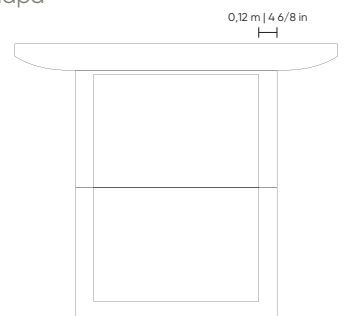

### SEM ABAS Without flap | Sin solapa

**CASAL**  
COMP 1,66 m | 65 3/8 in  
PROF 2,27 m | 89 3/8 in  
ALT 0,97 m | 38 2/8 in

**MEDIDAS COLCHÃO**  
1,38 x 1,88 m | 54 3/8 x 74 in

**QUEEN**  
COMP 1,86 m | 73 2/8 in  
PROF 2,37 m | 93 2/8 in  
ALT 0,97 m | 38 2/8 in

**MEDIDAS COLCHÃO**  
1,58 x 1,98 m | 62 2/8 x 78 in

**KING**  
COMP 2,21 m | 87 in  
PROF 2,42 m | 95 2/8 in  
ALT 0,97 m | 38 2/8 in

**MEDIDAS COLCHÃO**  
1,93 x 2,03 m | 76 x 79 7/8 in

### COM ABA With flap | Con solapa

**CASAL**  
COMP 2,66 m | 104 6/8 in  
PROF 2,27 m | 89 3/8 in  
ALT 0,97 m | 38 2/8 in

**MEDIDAS COLCHÃO**  
1,38 x 1,88 m | 54 3/8 x 74 in

**QUEEN**  
COMP 2,86 m | 112 5/8 in  
PROF 2,37 m | 93 2/8 in  
ALT 0,97 m | 38 2/8 in

**MEDIDAS COLCHÃO**  
1,58 x 1,98 m | 62 2/8 x 78 in

**KING**  
COMP 3,21 m | 126 3/8 in  
PROF 2,42 m | 95 2/8 in  
ALT 0,97 m | 38 2/8 in

**MEDIDAS COLCHÃO**  
1,93 x 2,03 m | 76 x 79 7/8 in

Century