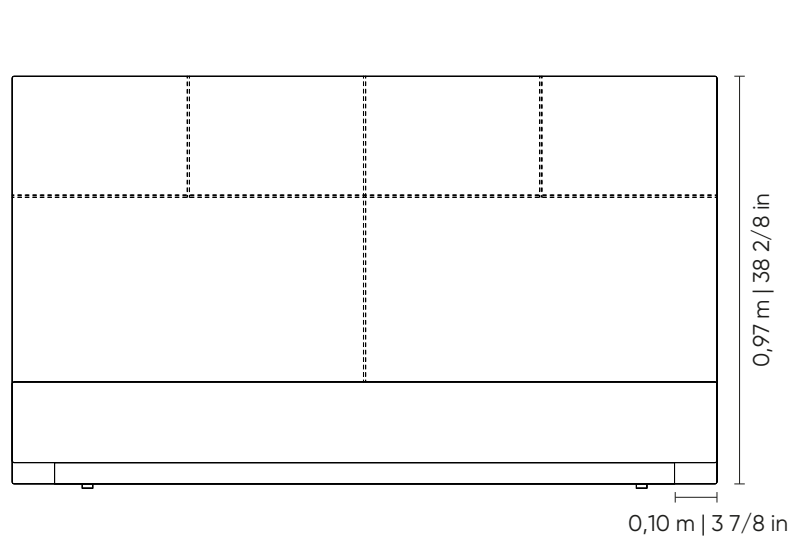

É T H E R

CAMAS
BEDS | CAMAS

Century