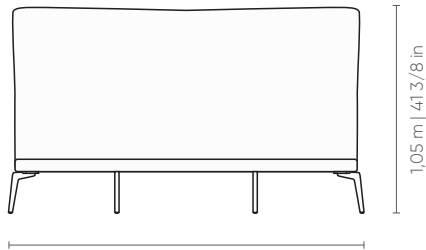

## CAMAS BEDS | CAMAS

CAMA BED   CAMA	NACIONAL NACIONAL   NACIONAL	EUA EUA   EUA
Casal	1,64m   64 5/8 in	1,63m   64 1/8 in
Queen	1,84m   72 4/8 in	1,78m   70 1/8 in
King	2,19m   86 2/8 in	2,19m   86 2/8 in

CAMA BED   CAMA	NACIONAL NACIONAL   NACIONAL	EUA EUA   EUA
Casal	2,20m   86 5/8 in	2,23m   87 6/8 in
Queen	2,30m   90 4/8 in	2,35m   92 4/8 in
King	2,35m   92 4/8 in	2,35m   92 4/8 in

COLCHÃO BED   CAMA	NACIONAL NACIONAL   NACIONAL	EUA EUA   EUA
Casal	1,38m x 1,88m   54 3/8 x 74 in	1,37m x 1,90m   53 7/8 x 74 6/8 in
Queen	1,58m x 1,98m   62 2/8 x 78 in	1,52m x 2,03m   59 7/8 x 79 7/8 in
King	1,93m x 2,03m   76 x 79 7/8 in	1,93m x 2,03m   76 x 79 7/8 in