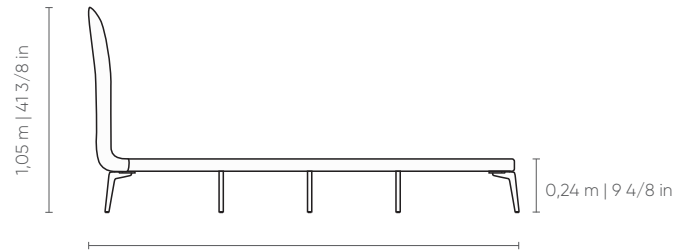

## CAMAS BEDS | CAMAS

CAMA BED   CAMA	NACIONAL NACIONAL   NACIONAL	EUA EUA   EUA
Casal	1,64m   64 5/8 in	1,63m   64 1/8 in
Queen	1,84m   72 4/8 in	1,78m   70 1/8 in
King	2,19m   86 2/8 in	2,19m   86 2/8 in

CAMA BED   CAMA	NACIONAL NACIONAL   NACIONAL	EUA EUA   EUA
Casal	2,20m   86 5/8 in	2,23m   87 6/8 in
Queen	2,30m   90 4/8 in	2,35m   92 4/8 in
King	2,35m   92 4/8 in	2,35m   92 4/8 in

COLCHÃO BED   CAMA	NACIONAL NACIONAL   NACIONAL	EUA EUA   EUA
Casal	1,38m x 1,88m   54 3/8 x 74 in	1,37m x 1,90m   53 7/8 x 74 6/8 in
Queen	1,58m x 1,98m   62 2/8 x 78 in	1,52m x 2,03m   59 7/8 x 79 7/8 in
King	1,93m x 2,03m   76 x 79 7/8 in	1,93m x 2,03m   76 x 79 7/8 in