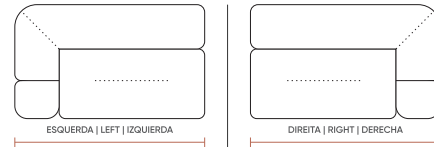

## SOFÁS LIVING LIVING ROOM SOFAS | SOFÁS PARA LIVING

**2 BRAÇOS 1 ASSENTO (2B1)**  
2 arms 1 seat | 2 brazos 1 asiento

DIMENSÕES  
DIMENSIONS | DIMENSIONES

2,20 m | 86 5/8 in  
2,40 m | 94 4/8 in  
2,60 m | 102 3/8 in  
2,80 m | 110 2/8 in  
3,00 m | 118 1/8 in  
3,20 m | 126 in

**1 BRAÇO 1 ASSENTO (1B1)**  
1 arm 1 seat | 1 brazo 1 asiento

DIMENSÕES  
DIMENSIONS | DIMENSIONES

1,10 m | 43 2/8 in  
1,20 m | 47 2/8 in  
1,30 m | 51 1/8 in  
1,40 m | 55 1/8 in  
1,50 m | 59 in  
1,60 m | 63 in  
1,70 m | 66 7/8 in  
1,80 m | 70 7/8 in  
1,90 m | 74 6/8 in  
2,00 m | 78 6/8 in  
2,10 m | 82 5/8 in

**SEM BRAÇOS 1 ASSENTO (SB1)**  
armless 1 seat | sin brazo 1 asiento

DIMENSÕES  
DIMENSIONS | DIMENSIONES

0,80 m | 31 4/8 in  
0,90 m | 35 3/8 in  
1,00 m | 39 3/8 in  
1,10 m | 43 2/8 in  
1,20 m | 47 2/8 in  
1,30 m | 51 1/8 in  
1,40 m | 55 1/8 in  
1,50 m | 59 in  
1,60 m | 63 in  
1,70 m | 66 7/8 in