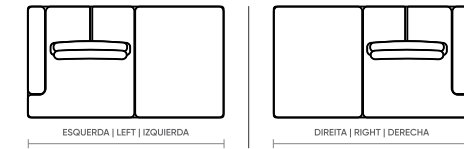

1B + PUFF MEIO
1 arm + puff in the middle | 1 brazo + puf en media

DIMENSÕES DIMENSIONS | DIMENSIONES	ALMOFADA DE ENCOSTO | BACKREST CUSHION COJÍN DE RESPALDO
1,15m + 0,90m | 45 2/8in + 35 3/8in	1
1,25m + 1,00m | 49 2/8in + 39 3/8in	1
1,35m + 1,10m | 53 1/8in + 43 2/8in	1
1,45m + 1,20m | 57 1/8in + 47 2/8in	1

Century

COZY®
by Century