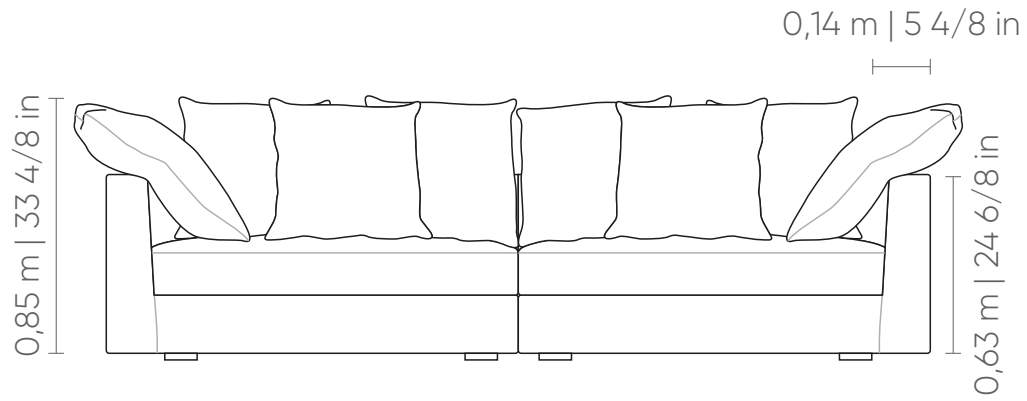

NARCISO

SOFÁS LIVING
LIVING ROOM SOFAS | SOFÁS PARA LIVING

Century

COZY[®]
by Century

NARCISO

SOFÁS LIVING LIVING ROOM SOFAS | SOFÁS PARA LIVING

1B1 (D/E)	ASS	BRA	DEC	ENC
1,00 m 39 3/8 in	1	1	2	1
1,10 m 43 2/8 in	1	1	2	1
1,20 m 47 2/8 in	1	1	3	1
1,30 m 51 1/8 in	1	1	3	1
1,40 m 55 1/8 in	1	1	3	1
1,50 m 59 in	1	1	3	1
1,60 m 63 in	1	1	3	1
1,70 m 66 7/8 in	1	1	4	1

1B1 small (D/E)	ASS	BRA	DEC	ENC
1,00 m 39 3/8 in	1	1	2	1
1,10 m 43 2/8 in	1	1	2	1
1,20 m 47 2/8 in	1	1	3	1
1,30 m 51 1/8 in	1	1	3	1
1,40 m 55 1/8 in	1	1	3	1
1,50 m 59 in	1	1	3	1
1,60 m 63 in	1	1	3	1
1,70 m 66 7/8 in	1	1	4	1

SB1	ASS	DEC	ENC
0,86 m 33 7/8 in	1	2	1
0,96 m 37 6/8 in	1	2	1
1,06 m 41 6/8 in	1	3	1
1,16 m 45 5/8 in	1	3	1
1,26 m 49 5/8 in	1	3	1
1,36 m 53 4/8 in	1	3	1
1,46 m 57 4/8 in	1	3	1
1,56 m 66 7/8 in	1	4	1

SB1 small	ASS	DEC	ENC
0,86 m 33 7/8 in	1	2	1
0,96 m 37 6/8 in	1	2	1
1,06 m 41 6/8 in	1	3	1
1,16 m 45 5/8 in	1	3	1
1,26 m 49 5/8 in	1	3	1
1,36 m 53 4/8 in	1	3	1
1,46 m 57 4/8 in	1	3	1
1,56 m 66 7/8 in	1	4	1