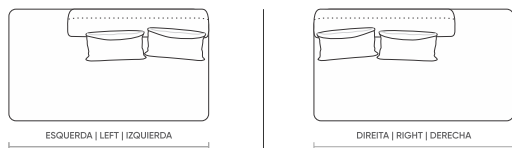

DESMOND

SOFÁS LIVING

LIVING ROOM SOFAS | SOFÁS PARA LIVING

SEM BRAÇO BICO (SB BI)
no arm chaise long | sin brazo chaise long

DIMENSÕES
DIMENSIONS | DIMENSIONES

1,40 m | 55 1/8 in
1,50 m | 59 in
1,60 m | 63 in
1,70 m | 66 7/8 in
1,80 m | 70 7/8 in
1,90 m | 74 6/8 in
2,00 m | 78 6/8 in

ALMOFADAS | CUSHIONS | COJINES

1
2
2
2
2
2
2

DIMENSÕES
DIMENSIONS | DIMENSIONES

0,90 m | 35 3/8 in
1,00 m | 39 3/8 in
1,10 m | 43 2/8 in
1,20 m | 47 2/8 in
1,30 m | 51 1/8 in
1,40 m | 55 1/8 in
1,50 m | 59 in