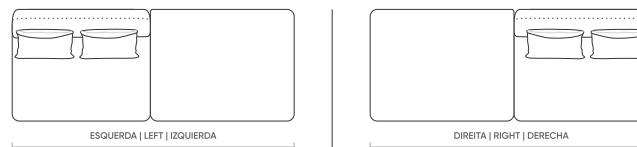

SEM BRAÇO + PUFF BICO (SB + PUFF BI)
no arm + puff chaise long | sin brazo + puff chaise long

DIMENSÕES DIMENSIONS | DIMENSIONES	ALMOFADAS | CUSHIONS | COJINES
1,80 m | 70 7/8 in	1
2,00 m | 78 6/8 in	2
2,20 m | 86 5/8 in	2
2,40 m | 94 4/8 in	2
2,60 m | 102 3/8 in	2
2,80 m | 110 2/8 in	2
3,00 m | 118 1/8 in	2

DIMENSÕES DIMENSIONS | DIMENSIONES	ALMOFADAS | CUSHIONS | COJINES
0,95m x 0,95m | 37 3/8in x 37 3/8in	3