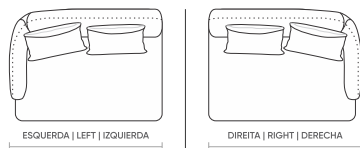

1 BRAÇO 1 ASSENTO (1B1)
1 arm 1 seat | 1 brazo 1 asiento

DIMENSÕES DIMENSIONS | DIMENSIONES	ALMOFADAS | CUSHIONS | COJINES
1,00 m | 39 3/8 in	1
1,10 m | 43 2/8 in	2
1,20 m | 47 2/8 in	2
1,30 m | 51 1/8 in	2
1,40 m | 55 1/8 in	2
1,50 m | 59 in	2
1,60 m | 63 in	2