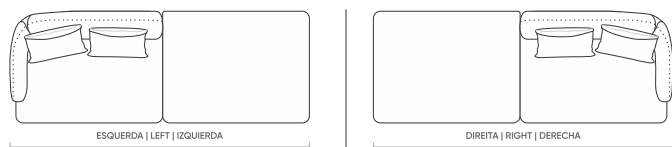

1 BRAÇO + PUFF BICO (1B + PUFF BI)
1 arm + puff chaise long | 1 brazo + chaise long

DIMENSÕES DIMENSIONS | DIMENSIONES	ALMOFADAS | CUSHIONS | COJINES
1,90 m | 74 6/8 in	1
2,10 m | 82 5/8 in	2
2,30 m | 90 4/8 in	2
2,50 m | 98 3/8 in	2
2,70 m | 106 2/8 in	2
2,90 m | 114 1/8 in	2
3,10 m | 122 in	2