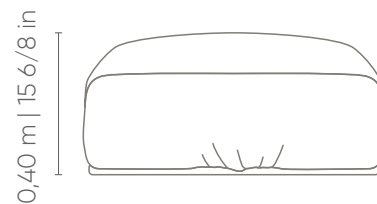

PUFF
ottoman | puf