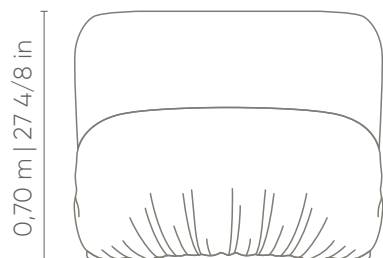

PLI

POLTRONAS ARMCHAIRS | SILLONES

POLTRONA
armchair | sillone