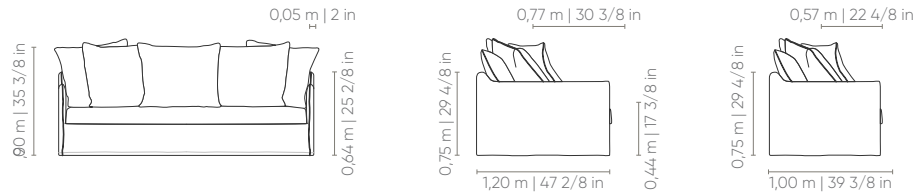

PITESTI

2B 1	AST	ENC	DEC
1,50 m | 59 in	1	2	4
1,70 m | 66 7/8 in	1	2	4
1,90 m | 74 6/8 in	1	2	4
2,10 m | 82 5/8 in	1	2	6
2,30 m | 90 4/8 in	1	2	6
2,50 m | 98 3/8 in	1	2	6
2,70 m | 106 2/8 in	1	2	8
2,90 m | 114 1/8 in	1	2	8

2B1 small	AST	ENC	DEC
1,50 m | 59 in	1	2	4
1,70 m | 66 7/8 in	1	2	4
1,90 m | 74 6/8 in	1	2	4
2,10 m | 82 5/8 in	1	2	6
2,30 m | 90 4/8 in	1	2	6
2,50 m | 98 3/8 in	1	2	6
2,70 m | 106 2/8 in	1	2	8
2,90 m | 114 1/8 in	1	2	8

1B1 (D/E)	AST	ENC	DEC
0,85 m | 33 4/8 in	1	1	2
0,95 m | 37 3/8 in	1	1	2
1,05 m | 41 3/8 in	1	1	3
1,15 m | 45 2/8 in	1	1	3
1,25 m | 49 2/8 in	1	1	3

1B1 small (D/E)	AST	ENC	DEC
0,85 m | 33 4/8 in	1	1	2
0,95 m | 37 3/8 in	1	1	2
1,05 m | 41 3/8 in	1	1	3
1,15 m | 45 2/8 in	1	1	3
1,25 m | 49 2/8 in	1	1	3

SB 1	AST	ENC	DEC
0,80 m | 31 4/8 in	1	1	2
0,90 m | 35 3/8 in	1	1	2
1,00 m | 39 3/8 in	1	1	3
1,10 m | 43 2/8 in	1	1	3
1,20 m | 47 2/8 in	1	1	3

SB 1 small	AST	ENC	DEC
0,80 m | 31 4/8 in	1	1	2
0,90 m | 35 3/8 in	1	1	2
1,00 m | 39 3/8 in	1	1	3
1,10 m | 43 2/8 in	1	1	3
1,20 m | 47 2/8 in	1	1	3

CTO CH	AST	ENC	DEC
1,55 x 1,55 m | 61 x 61 in	1	2	6
1,65 x 1,65 m | 65 x 65 in	1	2	6
1,75 x 1,75 m | 68 7/8 x 68 7/8 in	1	2	6

CTO CH small	AST	ENC	DEC
1,55 x 1,55 m | 61 x 61 in	1	2	6
1,65 x 1,65 m | 65 x 65 in	1	2	6
1,75 x 1,75 m | 68 7/8 x 68 7/8 in	1	2	6

Conforto Cozy®.

Assento, encosto e braços fixo, encobertos com capa costurada em debrum composê. Almofada de assento solta, sem detalhe de costura. Almofada de encosto solta, com costura em debrum composê. Almofada decorativa 75x65 cm solta, com costura em debrum composê. Pés em polipropileno injetado na cor preta.

Cozy® comfort. Fixed covered seat, backrest and arms. Loose seat cushion. Loose back cushion. Loosw decorative pillow 75x65 cm. Feet in black injected polypropylene.

Conforto Cozy®. Asiento, respaldo y brazos fijos, cubiertos con funda. Cojín de asiento suelto. Cojín trasero suelto. Cojín decorativo 75x65cm suelto. Pies en polipropileno inyectado en color negro.

Medidas podem apresentar leves variações. Nos reservamos o direito de efetuar alterações sem consulta prévia.