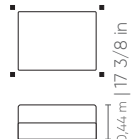

PITESTI

CEV (D/E)	AST	ENC	DEC
1,20 x 1,70 m	1	2	4
1,20 x 1,90 m	1	2	4
1,20 x 2,10 m	1	2	4
1,20 x 2,30 m	1	3	5
1,20 x 2,50 m	1	3	5
1,20 x 2,70 m	1	3	5

CEV small (D/E)	AST	ENC	DEC
1,00 x 1,70 m	1	2	4
1,00 x 1,90 m	1	2	4
1,00 x 2,10 m	1	2	4
1,00 x 2,30 m	1	3	5
1,00 x 2,50 m	1	3	5
1,00 x 2,70 m	1	3	5

POL	AST	ENC	DEC
1,20 x 1,20 m | 47 2/8 x 47 2/8 in	1	1	2

POL small	AST	ENC	DEC
1,00 x 1,00 m | 39 3/8 x 39 3/8 in	1	1	2

PUFF
0,80 x 0,40 m | 31 4/8 x 15 6/8 in
0,90 x 0,40 m | 35 3/8 x 15 6/8 in
1,00 x 0,40 m | 39 3/8 x 15 6/8 in
1,10 x 0,40 m | 43 2/8 x 15 6/8 in
1,20 x 0,40 m | 47 2/8 x 15 6/8 in

PUFF
0,80 x 0,60 m | 31 4/8 x 23 5/8 in
0,90 x 0,60 m | 35 3/8 x 23 5/8 in
1,00 x 0,60 m | 39 3/8 x 23 5/8 in
1,10 x 0,60 m | 43 2/8 x 23 5/8 in
1,20 x 0,60 m | 47 2/8 x 23 5/8 in