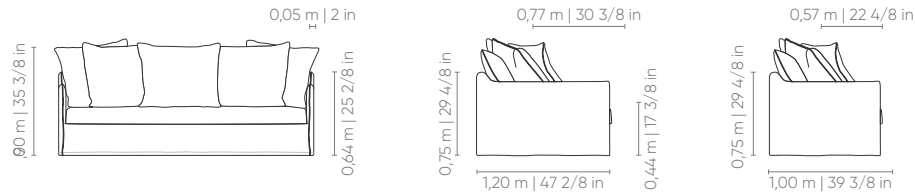

PITESTI

CTO AST ENC DEC
1,20 x 1,20 m | 47 2/8 x 47 2/8 in 1 2 1