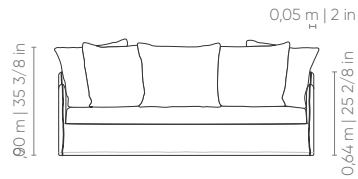

PITESTI

0,85 + 0,80 m x 1,20 m | 33 4/8 + 31 4/8 in x 47 2/8 in	2	2	4
0,95 + 0,90 x 1,20 m | 37 3/8 + 35 3/8 in x 47 2/8 in	2	2	4
1,05 + 1,00 x 1,20 m | 41 3/8 + 39 3/8 in x 47 2/8 in	2	2	6
1,15 + 1,10 x 1,20 m | 45 2/8 + 43 2/8 in x 47 2/8 in	2	2	6
1,25 + 1,20 x 1,20 m | 49 2/8 + 47 2/8 in x 47 2/8 in	2	2	6

0,85 + 0,80 m x 1,00 m | 33 4/8 + 31 4/8 in x 39 3/8 in	2	2	4
0,95 + 0,90 x 1,00 m | 37 3/8 + 35 3/8 in x 39 3/8 in	2	2	4
1,05 + 1,00 x 1,00 m | 41 3/8 + 39 3/8 in x 39 3/8 in	2	2	6
1,15 + 1,10 x 1,00 m | 45 2/8 + 43 2/8 in x 39 3/8 in	2	2	6
1,25 + 1,20 x 1,00 m | 49 2/8 + 47 2/8 in x 39 3/8 in	2	2	6

0,85 + 0,80 + 0,85 m x 1,20 m | 33 4/8 + 31 4/8 + 33 4/8 in x 47 2/8 in	3	3	6
0,95 + 0,90 + 0,95 x 1,20 m | 37 3/8 + 35 3/8 + 37 3/8 in x 47 2/8 in	3	3	6
1,05 + 1,00 + 1,05 x 1,20 m | 41 3/8 + 39 3/8 + 41 3/8 in x 47 2/8 in	3	3	9
1,15 + 1,10 + 1,15 x 1,20 m | 45 2/8 + 43 2/8 + 45 2/8 in x 47 2/8 in	3	3	9
1,25 + 1,20 + 1,25 x 1,20 m | 49 2/8 + 47 2/8 + 49 2/8 in x 47 2/8 in	3	3	9

ASS ENC DEC

ASS ENC DEC