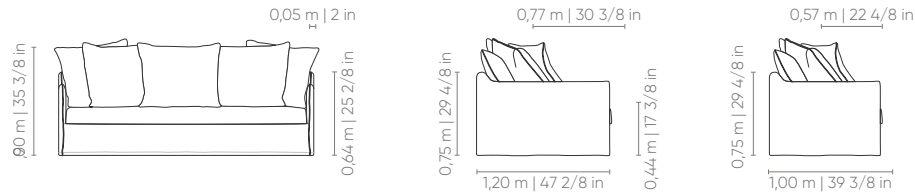

PITESTI

CEV (D/E)	AST	ENC	DEC
1,20 x 1,70 m	1	2	4
1,20 x 1,90 m	1	2	4
1,20 x 2,10 m	1	2	4
1,20 x 2,30 m	1	3	5
1,20 x 2,50 m	1	3	5
1,20 x 2,70 m	1	3	5

CEV small (D/E)	AST	ENC	DEC
1,00 x 1,70 m	1	2	4
1,00 x 1,90 m	1	2	4
1,00 x 2,10 m	1	2	4
1,00 x 2,30 m	1	3	5
1,00 x 2,50 m	1	3	5
1,00 x 2,70 m	1	3	5

POL	AST	ENC	DEC
1,20 x 1,20 m | 47 2/8 x 47 2/8 in	1	1	2

POL small	AST	ENC	DEC
1,00 x 1,00 m | 39 3/8 x 39 3/8 in	1	1	2

PUFF
0,80 x 0,40 m | 31 4/8 x 15 6/8 in
0,90 x 0,40 m | 35 3/8 x 15 6/8 in
1,00 x 0,40 m | 39 3/8 x 15 6/8 in
1,10 x 0,40 m | 43 2/8 x 15 6/8 in
1,20 x 0,40 m | 47 2/8 x 15 6/8 in

PUFF
0,80 x 0,60 m | 31 4/8 x 23 5/8 in
0,90 x 0,60 m | 35 3/8 x 23 5/8 in
1,00 x 0,60 m | 39 3/8 x 23 5/8 in
1,10 x 0,60 m | 43 2/8 x 23 5/8 in
1,20 x 0,60 m | 47 2/8 x 23 5/8 in

0,80 x 1,20 m | 31 4/8 x 47 2/8 in
0,90 x 1,20 m | 35 3/8 x 47 2/8 in
1,00 x 1,20 m | 39 3/8 x 47 2/8 in
1,10 x 1,20 m | 43 2/8 x 47 2/8 in
1,20 x 1,20 m | 47 2/8 x 47 2/8 in

0,80 x 1,00 m | 31 4/8 x 39 3/8 in
0,90 x 1,00 m | 35 3/8 x 39 3/8 in
1,00 x 1,00 m | 39 3/8 x 39 3/8 in
1,10 x 1,00 m | 43 2/8 x 39 3/8 in
1,20 x 1,00 m | 47 2/8 x 39 3/8 in

Conforto Cozy®.

Assento, encosto e braços fixo, encobertos com capa costurada em debrum composê. Almofada de assento solta, sem detalhe de costura. Almofada de encosto solta, com costura em debrum composê. Almofada decorativa 75x65 cm solta, com costura em debrum composê. Pês em polipropileno injetado na cor preta.

sentido do tecido das modulações

Medidas podem apresentar leves variações. Nos reservamos o direito de efetuar alterações sem consulta prévia.

Cozy® comfort. Fixed covered seat, backrest and arms. Loose seat cushion. Loose back cushion. Loosw decorative pillow 75x65 cm. Feet in black injected polypropylene.

Confort Cozy®. Asiento, respaldo y brazos fijos, cubiertos con funda. Cojín de asiento suelto. Cojín trasero suelto. Cojín decorativo 75x65cm suelto. Pies en polipropileno inyectado en color negro.

Century

COZY
by Century