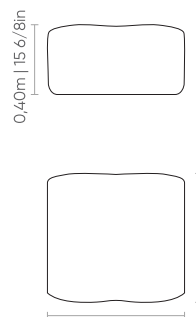

DIMENSÕES
DIMENSIONS | DIMENSIONES

0,88m x 0,85m | 34 5/8 in x 33 4/8in

Assento e encosto fixos, com costura em pesponto duplo. Pés niveladores em aço carbono.

Fixed seat and backrest. Leveling carbon steel feet.

Asiento y respaldo fijos. Patas niveladoras en acero al carbono.

Century

NATASHASCHLOBACH
NSSTUDIO