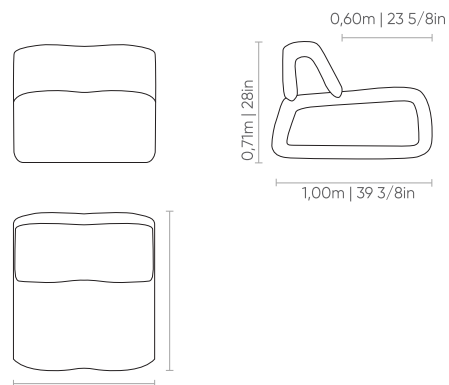

ACTIVE

POLTRONAS ARMCHAIRS | SILLONES

POLTRONA
armchair | sillone

DIMENSÕES
DIMENSIONS | DIMENSIONES

0,88m x 1,00m | 34 5/8 in x 39 3/8in

PUFF
ottoman | puff