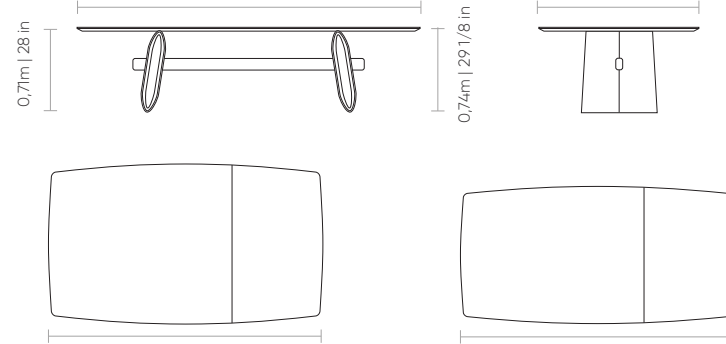

TAMPO LAMINADO

laminated top | tapa laminada

DIMENSÕES	LUGARES
2,40m x 1,40m | 94 4/8 x 55 1/8 in	6
2,70m x 1,40m | 106 2/8 x 55 1/8 in	8
3,00m x 1,40m | 118 1/8 x 55 1/8 in	8
3,40m x 1,40m | 133 7/8 x 55 1/8 in	10

DIMENSÕES	LUGARES
2,40m x 1,20m | 94 4/8 x 47 2/8 in	6
2,70m x 1,20m | 106 2/8 x 47 2/8 in	8
3,00m x 1,20m | 118 1/8 x 47 2/8 in	8