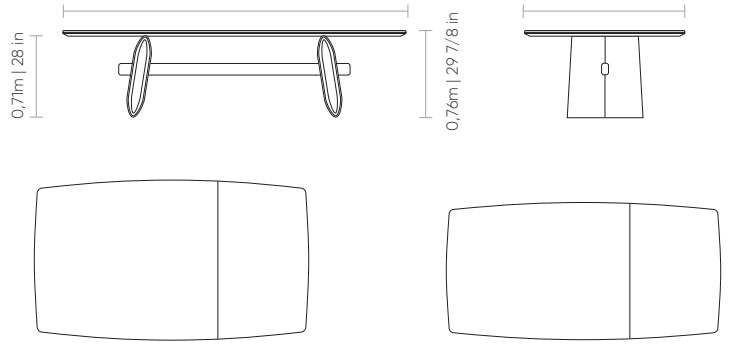

ZEST

TAMPO MÁRMORE

marble top | encimera de mármore

DIMENSÕES	LUGARES
2,40m x 1,40m | 94 4/8 in x 55 1/8 in	6
2,70m x 1,40m | 106 2/8 x 55 1/8 in	8
3,00m x 1,40m | 118 1/8 x 55 1/8 in	8
3,40m x 1,40m | 133 7/8 x 55 1/8 in	10

DIMENSÕES	LUGARES
2,40m x 1,20m | 94 4/8 x 47 2/8 in	6
2,70m x 1,20m | 106 2/8 x 47 2/8 in	8
3,00m x 1,20m | 118 1/8 x 47 2/8 in	8