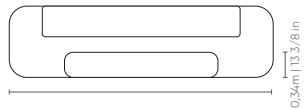

P O M M E

CAMAS BEDS | CAMAS

CAMA bed | cama

CAMA BED | CAMA	NACIONAL NACIONAL | NACIONAL		EUA EUA | EUA	
	Casal	2,95m x 2,40m | 116 1/8 x 94 4/8 in	2,94m x 2,42m | 115 6/8 x 95 2/8 in	
Queen	3,15m x 2,50m | 124 x 98 3/8 in	3,09m x 2,55m | 121 5/8 x 100 3/8 in		
King	3,50m x 2,55m | 137 6/8 x 100 3/8 in	3,50m x 2,55m | 137 6/8 x 100 3/8 in