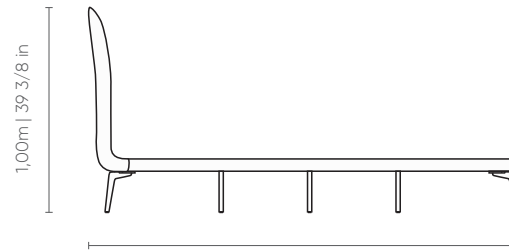

CAMA BED CAMA	NACIONAL NACIONAL NACIONAL	EUA EUA EUA
Casal	1,64m 64 5/8 in	1,63m 64 1/8 in
Queen	1,84m 72 4/8 in	1,78m 70 1/8 in
King	2,19m 86 2/8 in	2,19m 86 2/8 in

CAMA BED CAMA	NACIONAL NACIONAL NACIONAL	EUA EUA EUA
Casal	2,15m 84 5/8 in	2,17m 85 3/8 in
Queen	2,25m 88 5/8 in	2,30m 90 4/8 in
King	2,30m 90 4/8 in	2,30m 90 4/8 in

COLCHÃO BED CAMA	NACIONAL NACIONAL NACIONAL	EUA EUA EUA
Casal	1,38m x 1,88m 54 3/8 x 74 in	1,37m x 1,90m 53 7/8 x 74 6/8 in
Queen	1,58m x 1,98m 62 2/8 x 78 in	1,52m x 2,03m 59 7/8 x 79 7/8 in
King	1,93m x 2,03m 76 x 79 7/8 in	1,93m x 2,03m 76 x 79 7/8 in