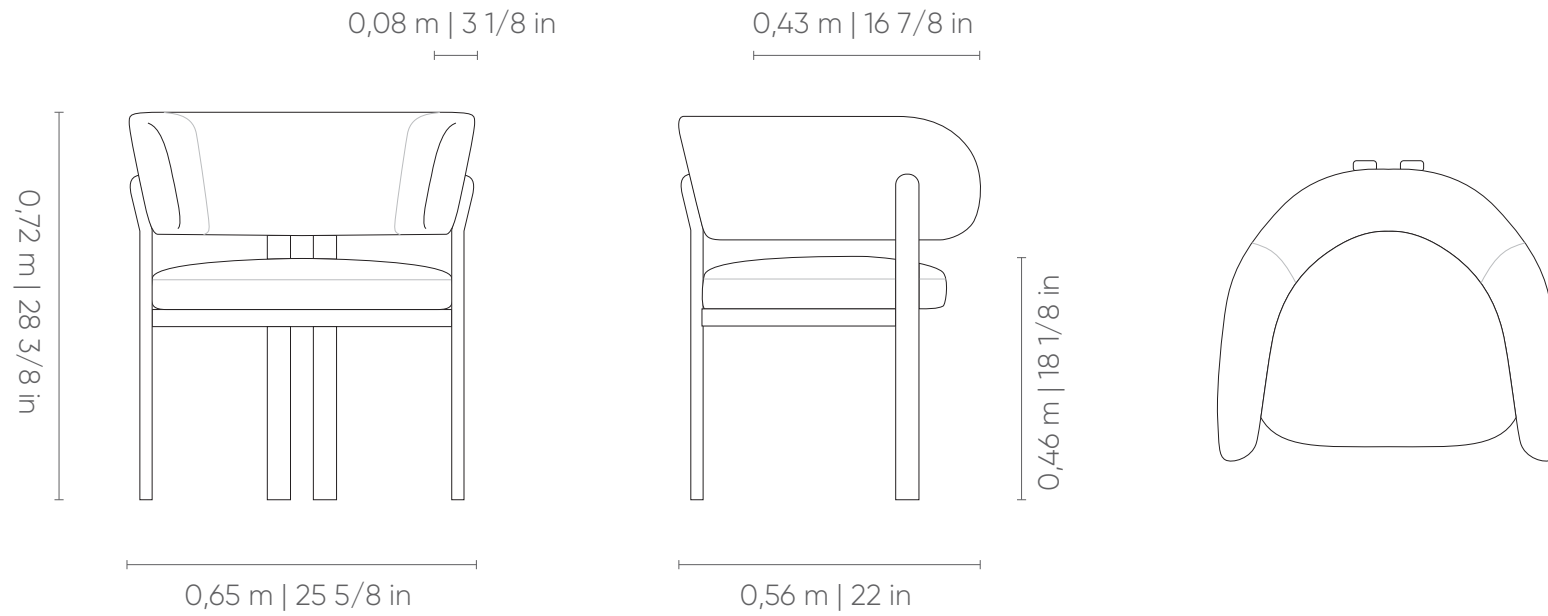

ÉCLAT

CADEIRAS E BANQUETAS
CHAIRS AND STOOLS | SILLAS Y BANQUETAS

Century