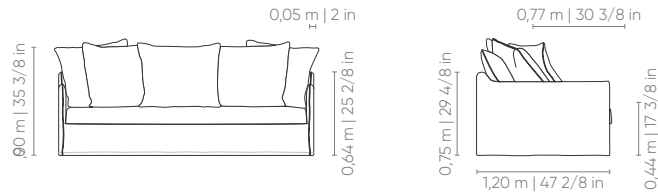

PITESTI

CEV (D/E)	AST	ENC	DEC
1,20 x 1,70 m	1	2	4
1,20 x 1,90 m	1	2	4
1,20 x 2,10 m	1	2	4
1,20 x 2,30 m	1	3	5
1,20 x 2,50 m	1	3	5
1,20 x 2,70 m	1	3	5

CEV small (D/E)	AST	ENC	DEC
1,00 x 1,70 m	1	2	4
1,00 x 1,90 m	1	2	4
1,00 x 2,10 m	1	2	4
1,00 x 2,30 m	1	3	5
1,00 x 2,50 m	1	3	5
1,00 x 2,70 m	1	3	5

POL	AST	ENC	DEC
1,20 x 1,20 m | 47 2/8 x 47 2/8 in	1	1	2

POL small	AST	ENC	DEC
1,00 x 1,00 m | 39 3/8 x 39 3/8 in	1	1	2

PUFF
0,80 x 0,40 m | 31 4/8 x 15 6/8 in
0,90 x 0,40 m | 35 3/8 x 15 6/8 in
1,00 x 0,40 m | 39 3/8 x 15 6/8 in
1,10 x 0,40 m | 43 2/8 x 15 6/8 in
1,20 x 0,40 m | 47 2/8 x 15 6/8 in

PUFF
0,80 x 0,60 m | 31 4/8 x 23 5/8 in
0,90 x 0,60 m | 35 3/8 x 23 5/8 in
1,00 x 0,60 m | 39 3/8 x 23 5/8 in
1,10 x 0,60 m | 43 2/8 x 23 5/8 in
1,20 x 0,60 m | 47 2/8 x 23 5/8 in

0,80 x 1,20 m | 31 4/8 x 47 2/8 in
0,90 x 1,20 m | 35 3/8 x 47 2/8 in
1,00 x 1,20 m | 39 3/8 x 47 2/8 in
1,10 x 1,20 m | 43 2/8 x 47 2/8 in
1,20 x 1,20 m | 47 2/8 x 47 2/8 in

0,80 x 1,00 m | 31 4/8 x 39 3/8 in
0,90 x 1,00 m | 35 3/8 x 39 3/8 in
1,00 x 1,00 m | 39 3/8 x 39 3/8 in
1,10 x 1,00 m | 43 2/8 x 39 3/8 in
1,20 x 1,00 m | 47 2/8 x 39 3/8 in

Conforto Cozy®.

Assento, encosto e braços fixo, encobertos com capa costurada em debrum composê. Almofada de assento solta, sem detalhe de costura. Almofada de encosto solta, com costura em debrum composê. Almofada decorativa 75x55cm solta, com costura em debrum composê. Pês em polipropileno injetado na cor preta.

sentido do tecido das modulações

Medidas podem apresentar leves variações. Nos reservamos o direito de efetuar alterações sem consulta prévia.

Cozy® comfort. Fixed covered seat, backrest and arms. Loose seat cushion. Loose back cushion. Loosw decorative pillow 75x55cm. Feet in black injected polypropylene.

Confort Cozy®. Asiento, respaldo y brazos fijos, cubiertos con funda. Cojín de asiento suelto. Cojín trasero suelto. Cojín decorativo 75x55cm suelto. Pies en polipropileno inyectado en color negro.

Century

COZY
by Century