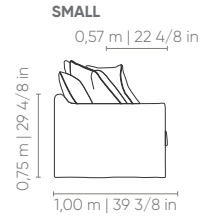

PITESTI

0,85 + 0,80 m x 1,20 m | 33 4/8 + 31 4/8 in x 47 2/8 in	2	2	4
0,95 + 0,90 x 1,20 m | 37 3/8 + 35 3/8 in x 47 2/8 in	2	2	4
1,05 + 1,00 x 1,20 m | 41 3/8 + 39 3/8 in x 47 2/8 in	2	2	6
1,15 + 1,10 x 1,20 m | 45 2/8 + 43 2/8 in x 47 2/8 in	2	2	6
1,25 + 1,20 x 1,20 m | 49 2/8 + 47 2/8 in x 47 2/8 in	2	2	6

ASS	ENC	DEC
2	2	4
2	2	4
2	2	6
2	2	6
2	2	6

0,85 + 0,80 m x 1,00 m | 33 4/8 + 31 4/8 in x 39 3/8 in	2	2	4
0,95 + 0,90 x 1,00 m | 37 3/8 + 35 3/8 in x 39 3/8 in	2	2	4
1,05 + 1,00 x 1,00 m | 41 3/8 + 39 3/8 in x 39 3/8 in	2	2	6
1,15 + 1,10 x 1,00 m | 45 2/8 + 43 2/8 in x 39 3/8 in	2	2	6
1,25 + 1,20 x 1,00 m | 49 2/8 + 47 2/8 in x 39 3/8 in	2	2	6

ASS	ENC	DEC
2	2	4
2	2	4
2	2	6
2	2	6
2	2	6

0,85 + 0,80 + 0,85 m x 1,20 m | 33 4/8 + 31 4/8 + 33 4/8 in x 47 2/8 in	3	3	6
0,95 + 0,90 + 0,95 x 1,20 m | 37 3/8 + 35 3/8 + 37 3/8 in x 47 2/8 in	3	3	6
1,05 + 1,00 + 1,05 x 1,20 m | 41 3/8 + 39 3/8 + 41 3/8 in x 47 2/8 in	3	3	9
1,15 + 1,10 + 1,15 x 1,20 m | 45 2/8 + 43 2/8 + 45 2/8 in x 47 2/8 in	3	3	9
1,25 + 1,20 + 1,25 x 1,20 m | 49 2/8 + 47 2/8 + 49 2/8 in x 47 2/8 in	3	3	9

ASS	ENC	DEC
3	3	6
3	3	6
3	3	9
3	3	9
3	3	9

0,85 + 0,80 + 0,85 m x 1,00 m | 33 4/8 + 31 4/8 + 33 4/8 in x 39 3/8 in	3	3	6
0,95 + 0,90 + 0,95 x 1,00 m | 37 3/8 + 35 3/8 + 37 3/8 in x 39 3/8 in	3	3	6
1,05 + 1,00 + 1,05 x 1,00 m | 41 3/8 + 39 3/8 + 41 3/8 in x 39 3/8 in	3	3	9
1,15 + 1,10 + 1,15 x 1,00 m | 45 2/8 + 43 2/8 + 45 2/8 in x 39 3/8 in	3	3	9
1,25 + 1,20 + 1,25 x 1,00 m | 49 2/8 + 47 2/8 + 49 2/8 in x 43 3/8 in	3	3	9

ASS	ENC	DEC
3	3	6
3	3	6
3	3	9
3	3	9
3	3	9

0,85 + 0,85 m x 1,00 m | 33 4/8 + 33 4/8 in x 39 3/8 in	3	3	4
0,95 + 0,95 x 1,00 m | 37 3/8 + 37 3/8 in x 39 3/8 in	3	3	4
1,05 + 1,05 x 1,00 m | 41 3/8 + 41 3/8 in x 39 3/8 in	3	3	6
1,15 + 1,15 x 1,00 m | 45 2/8 + 45 2/8 in x 39 3/8 in	3	3	6
1,25 + 1,25 x 1,00 m | 49 2/8 + 49 2/8 in x 39 3/8 in	3	3	6

ASS	ENC	DEC
3	3	4
3	3	4
3	3	6
3	3	6
3	3	6

0,85 + 0,85 m x 1,20 m | 33 4/8 + 33 4/8 in x 47 2/8 in	3	3	6
0,95 + 0,95 x 1,20 m | 37 3/8 + 37 3/8 in x 47 2/8 in	3	3	6
1,05 + 1,05 x 1,20 m | 41 3/8 + 41 3/8 in x 47 2/8 in	3	3	6
1,15 + 1,15 x 1,20 m | 45 2/8 + 45 2/8 in x 47 2/8 in	3	3	6
1,25 + 1,25 x 1,20 m | 49 2/8 + 49 2/8 in x 47 2/8 in	3	3	6

ASS	ENC	DEC
3	3	6
3	3	6
3	3	6
3	3	6
3	3	6

Conforto Cozy®.