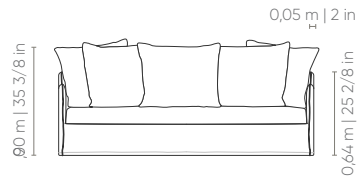

PITESTI

0,85 + 0,80 m x 1,20 m | 33 4/8 + 31 4/8 in x 47 2/8 in	2	2	4
0,95 + 0,90 x 1,20 m | 37 3/8 + 35 3/8 in x 47 2/8 in	2	2	4
1,05 + 1,00 x 1,20 m | 41 3/8 + 39 3/8 in x 47 2/8 in	2	2	6
1,15 + 1,10 x 1,20 m | 45 2/8 + 43 2/8 in x 47 2/8 in	2	2	6
1,25 + 1,20 x 1,20 m | 49 2/8 + 47 2/8 in x 47 2/8 in	2	2	6

ASS	ENC	DEC
2	2	4
2	2	4
2	2	6
2	2	6
2	2	6

0,85 + 0,80 m x 1,00 m | 33 4/8 + 31 4/8 in x 39 3/8 in	2	2	4
0,95 + 0,90 x 1,00 m | 37 3/8 + 35 3/8 in x 39 3/8 in	2	2	4
1,05 + 1,00 x 1,00 m | 41 3/8 + 39 3/8 in x 39 3/8 in	2	2	6
1,15 + 1,10 x 1,00 m | 45 2/8 + 43 2/8 in x 39 3/8 in	2	2	6
1,25 + 1,20 x 1,00 m | 49 2/8 + 47 2/8 in x 39 3/8 in	2	2	6

ASS	ENC	DEC
2	2	4
2	2	4
2	2	6
2	2	6
2	2	6

0,85 + 0,80 + 0,85 m x 1,20 m | 33 4/8 + 31 4/8 + 33 4/8 in x 47 2/8 in	3	3	6
0,95 + 0,90 + 0,95 x 1,20 m | 37 3/8 + 35 3/8 + 37 3/8 in x 47 2/8 in	3	3	6
1,05 + 1,00 + 1,05 x 1,20 m | 41 3/8 + 39 3/8 + 41 3/8 in x 47 2/8 in	3	3	9
1,15 + 1,10 + 1,15 x 1,20 m | 45 2/8 + 43 2/8 + 45 2/8 in x 47 2/8 in	3	3	9
1,25 + 1,20 + 1,25 x 1,20 m | 49 2/8 + 47 2/8 + 49 2/8 in x 47 2/8 in	3	3	9

ASS	ENC	DEC
3	3	6
3	3	6
3	3	9
3	3	9
3	3	9

0,85 + 0,80 + 0,85 m x 1,00 m | 33 4/8 + 31 4/8 + 33 4/8 in x 39 3/8 in	3	3	6
0,95 + 0,90 + 0,95 x 1,00 m | 37 3/8 + 35 3/8 + 37 3/8 in x 39 3/8 in	3	3	6
1,05 + 1,00 + 1,05 x 1,00 m | 41 3/8 + 39 3/8 + 41 3/8 in x 39 3/8 in	3	3	9
1,15 + 1,10 + 1,15 x 1,00 m | 45 2/8 + 43 2/8 + 45 2/8 in x 39 3/8 in	3	3	9
1,25 + 1,20 + 1,25 x 1,00 m | 49 2/8 + 47 2/8 + 49 2/8 in x 43 3/8 in	3	3	9

ASS	ENC	DEC
3	3	6
3	3	6
3	3	9
3	3	9
3	3	9