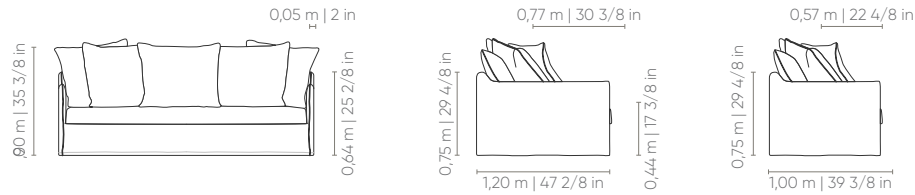

PITESTI

SMALL