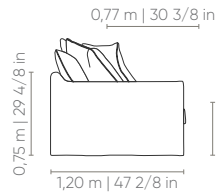

PITESTI

0,85 + 0,80 m x 1,20 m | 33 4/8 + 31 4/8 in x 47 2/8 in	2	2	4
0,95 + 0,90 x 1,20 m | 37 3/8 + 35 3/8 in x 47 2/8 in	2	2	4
1,05 + 1,00 x 1,20 m | 41 3/8 + 39 3/8 in x 47 2/8 in	2	2	6
1,15 + 1,10 x 1,20 m | 45 2/8 + 43 2/8 in x 47 2/8 in	2	2	6
1,25 + 1,20 x 1,20 m | 49 2/8 + 47 2/8 in x 47 2/8 in	2	2	6

ASS	ENC	DEC
2	2	4
2	2	4
2	2	6
2	2	6
2	2	6

0,85 + 0,80 m x 1,00 m | 33 4/8 + 31 4/8 in x 39 3/8 in	2	2	4
0,95 + 0,90 x 1,00 m | 37 3/8 + 35 3/8 in x 39 3/8 in	2	2	4
1,05 + 1,00 x 1,00 m | 41 3/8 + 39 3/8 in x 39 3/8 in	2	2	6
1,15 + 1,10 x 1,00 m | 45 2/8 + 43 2/8 in x 39 3/8 in	2	2	6
1,25 + 1,20 x 1,00 m | 49 2/8 + 47 2/8 in x 39 3/8 in	2	2	6

ASS	ENC	DEC
2	2	4
2	2	4
2	2	6
2	2	6
2	2	6

0,85 + 0,80 + 0,85 m x 1,20 m | 33 4/8 + 31 4/8 + 33 4/8 in x 47 2/8 in	3	3	6
0,95 + 0,90 + 0,95 x 1,20 m | 37 3/8 + 35 3/8 + 37 3/8 in x 47 2/8 in	3	3	6
1,05 + 1,00 + 1,05 x 1,20 m | 41 3/8 + 39 3/8 + 41 3/8 in x 47 2/8 in	3	3	9
1,15 + 1,10 + 1,15 x 1,20 m | 45 2/8 + 43 2/8 + 45 2/8 in x 47 2/8 in	3	3	9
1,25 + 1,20 + 1,25 x 1,20 m | 49 2/8 + 47 2/8 + 49 2/8 in x 47 2/8 in	3	3	9

ASS	ENC	DEC
3	3	6
3	3	6
3	3	9
3	3	9
3	3	9

0,85 + 0,80 + 0,85 m x 1,00 m | 33 4/8 + 31 4/8 + 33 4/8 in x 39 3/8 in	3	3	6
0,95 + 0,90 + 0,95 x 1,00 m | 37 3/8 + 35 3/8 + 37 3/8 in x 39 3/8 in	3	3	6
1,05 + 1,00 + 1,05 x 1,00 m | 41 3/8 + 39 3/8 + 41 3/8 in x 39 3/8 in	3	3	9
1,15 + 1,10 + 1,15 x 1,00 m | 45 2/8 + 43 2/8 + 45 2/8 in x 39 3/8 in	3	3	9
1,25 + 1,20 + 1,25 x 1,00 m | 49 2/8 + 47 2/8 + 49 2/8 in x 43 3/8 in	3	3	9

ASS	ENC	DEC
3	3	6
3	3	6
3	3	9
3	3	9
3	3	9

0,85 + 0,85 m x 1,00 m | 33 4/8 + 33 4/8 in x 39 3/8 in	3	3	4
0,95 + 0,95 x 1,00 m | 37 3/8 + 37 3/8 in x 39 3/8 in	3	3	4
1,05 + 1,05 x 1,00 m | 41 3/8 + 41 3/8 in x 39 3/8 in	3	3	6
1,15 + 1,15 x 1,00 m | 45 2/8 + 45 2/8 in x 39 3/8 in	3	3	6
1,25 + 1,25 x 1,00 m | 49 2/8 + 49 2/8 in x 39 3/8 in	3	3	6

ASS	ENC	DEC
3	3	4
3	3	4
3	3	6
3	3	6
3	3	6

0,85 + 0,85 m x 1,20 m | 33 4/8 + 33 4/8 in x 47 2/8 in	3	3	6
0,95 + 0,95 x 1,20 m | 37 3/8 + 37 3/8 in x 47 2/8 in	3	3	6
1,05 + 1,05 x 1,20 m | 41 3/8 + 41 3/8 in x 47 2/8 in	3	3	6
1,15 + 1,15 x 1,20 m | 45 2/8 + 45 2/8 in x 47 2/8 in	3	3	6
1,25 + 1,25 x 1,20 m | 49 2/8 + 49 2/8 in x 47 2/8 in	3	3	6

ASS	ENC	DEC
3	3	6
3	3	6
3	3	6
3	3	6
3	3	6

Conforto Cozy®.