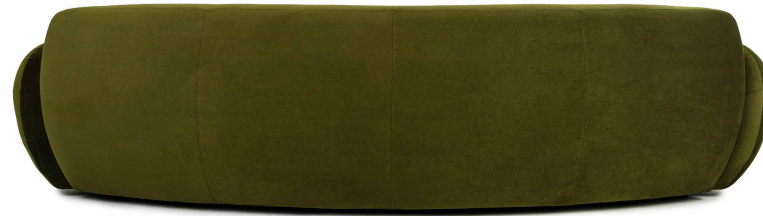

Century

EasyFit[®]
by Century

FLAMME

SOFÁS LIVING

FLAMME

Century

EasyFit[®]
by Century

FLAMME

Century

EasyFit[®]
by Century

FLAMME

2B CURVO		GOMOS	ASS
2,15 m x 1,03 m	84 5/8 in x 40 4/8 in	6	1
2,60 m x 1,09 m	102 3/8 in x 42 7/8 in	8	1
3,00 m x 1,17 m	118 1/8 in x 46 1/8 in	10	1
3,50 m x 1,28 m	137 6/8 in x 50 3/8 in	12	1

1B CURVO (D/E)		GOMOS	ASS
1,30 m x 1,09 m	51 1/8 in x 42 7/8 in	4	1
1,50 m x 1,17 m	59 in x 46 1/8 in	5	1
1,75 m x 1,28 m	68 7/8 in x 50 3/8 in	6	1

SB CURVO		GOMOS	ASS
1,00 m x 1,09 m	39 3/8 in x 42 7/8 in	4	1
1,20 m x 1,17 m	47 2/8 in x 46 1/8 in	5	1

Características del Producto: sofá con gajos. Puede presentar arrugas de tela en el asiento y los brazos, debido a las curvas.

Seat: fixed, with doble backstitch.

Backrest: fixed, with doble backstitch.