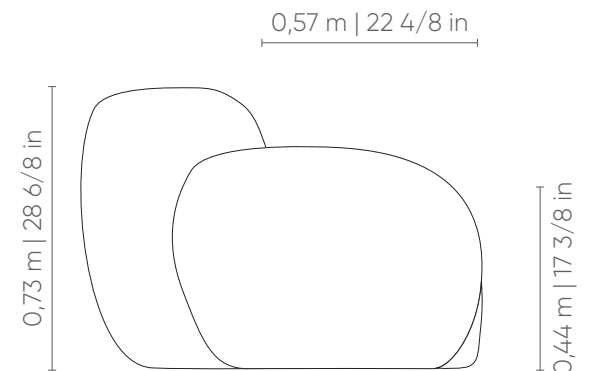

Century

EasyFit[®]
by Century

FLAMME

2B CURVO		GOMOS	ASS
2,15 m x 1,03 m	84 5/8 in x 40 4/8 in	6	1
2,60 m x 1,09 m	102 3/8 in x 42 7/8 in	8	1
3,00 m x 1,17 m	118 1/8 in x 46 1/8 in	10	1
3,50 m x 1,28 m	137 6/8 in x 50 3/8 in	12	1

1B CURVO (D/E)		GOMOS	ASS
1,30 m x 1,09 m	51 1/8 in x 42 7/8 in	4	1
1,50 m x 1,17 m	59 in x 46 1/8 in	5	1
1,75 m x 1,28 m	68 7/8 in x 50 3/8 in	6	1

SB CURVO		GOMOS	ASS
1,00 m x 1,09 m	39 3/8 in x 42 7/8 in	4	1
1,20 m x 1,17 m	47 2/8 in x 46 1/8 in	5	1

SB CURVO		GOMOS	ASS
1,55 m x 1,03 m	61 in x 40 4/8 in	6	1
2,00 m x 1,09 m	78 6/8 in x 42 7/8 in	8	1
2,40 m x 1,17 m	94 4/8 in x 46 1/8 in	10	1
2,90 m x 1,28 m	114 1/8 in x 50 3/8 in	12	1

CTO		GOMOS	ASS
1,70 m x 1,70 m	66 7/8 in x 66 7/8 in	6	1

2B 1AS		GOMOS	ASS
2,60 m x 0,97 m	102 3/8 in x 38 2/8 in	10	1
3,00 m x 0,97 m	118 1/8 in x 38 2/8 in	12	1
3,40 m x 0,97 m	133 7/8 in x 38 2/8 in	14	1
3,80 m x 0,97 m	149 5/8 in x 38 2/8 in	16	1

1B 1AS (D/E)		GOMOS	ASS
1,30 m x 0,97 m	51 1/8 in x 38 2/8 in	5	1
1,50 m x 0,97 m	59 in x 38 2/8 in	6	1
1,70 m x 0,97 m	66 7/8 in x 38 2/8 in	7	1
1,90 m x 0,97 m	74 6/8 in x 38 2/8 in	8	1