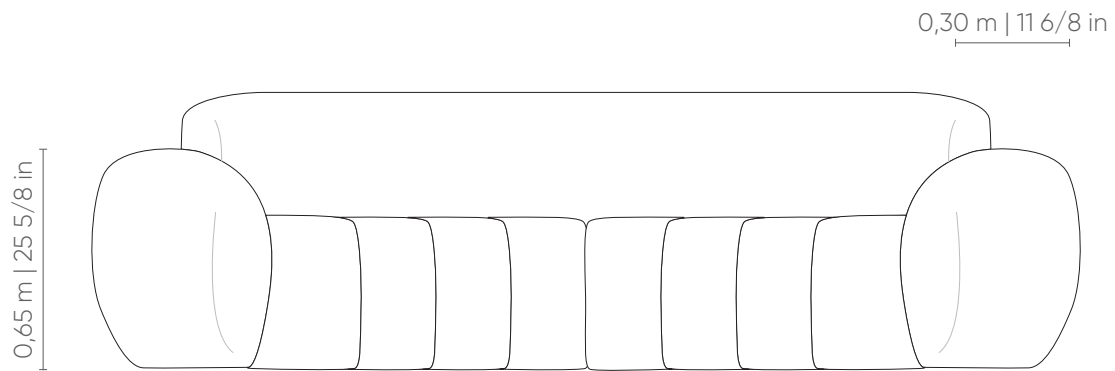

Century

EasyFit[®]
by Century

FLAMME

2B CURVO		GOMOS	ASS
2,15 m x 1,03 m	84 5/8 in x 40 4/8 in	6	1
2,60 m x 1,09 m	102 3/8 in x 42 7/8 in	8	1
3,00 m x 1,17 m	118 1/8 in x 46 1/8 in	10	1
3,50 m x 1,28 m	137 6/8 in x 50 3/8 in	12	1

1B CURVO (D/E)		GOMOS	ASS
1,30 m x 1,09 m	51 1/8 in x 42 7/8 in	4	1
1,50 m x 1,17 m	59 in x 46 1/8 in	5	1
1,75 m x 1,28 m	68 7/8 in x 50 3/8 in	6	1

SB CURVO		GOMOS	ASS
1,00 m x 1,09 m	39 3/8 in x 42 7/8 in	4	1
1,20 m x 1,17 m	47 2/8 in x 46 1/8 in	5	1

SB CURVO		GOMOS	ASS
1,55 m x 1,03 m	61 in x 40 4/8 in	6	1
2,00 m x 1,09 m	78 6/8 in x 42 7/8 in	8	1
2,40 m x 1,17 m	94 4/8 in x 46 1/8 in	10	1
2,90 m x 1,28 m	114 1/8 in x 50 3/8 in	12	1

CTO		GOMOS	ASS
1,70 m x 1,70 m	66 7/8 in x 66 7/8 in	6	1