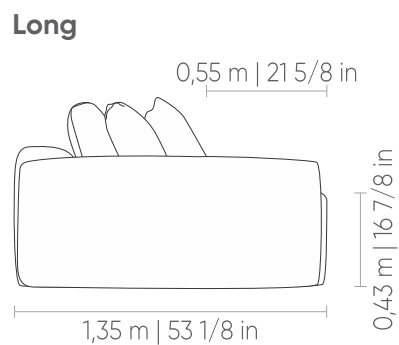

DIDOT

SOFÁS LIVING LIVING ROOM SOFAS | SOFÁS PARA LIVING