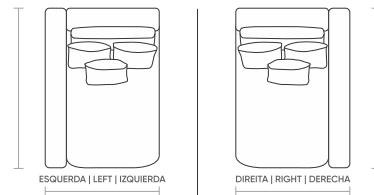

SEM BRAÇOS BICO (SB BI)
no arms ? | sin brazos ?

DIMENSÕES DIMENSIONS DIMENSIONES	ALMOFADAS CUSHIONS COJINES
1,30 m 51 1/8 in	1 2
1,40 m 55 1/8 in	1 2
1,50 m 59 in	1 3
1,60 m 63 in	1 3
1,70 m 66 7/8 in	1 3
1,80 m 70 7/8 in	1 3

CANTO (CTO)
corner | esquina

DIMENSÕES DIMENSIONS DIMENSIONES	ALMOFADAS CUSHIONS COJINES
1,35m x 1,35m 53 1/8in x 53 1/8in	2 3

CHAISE SEM BRAÇOS (CH SB)
no arms chaise | chaise longue sin brazos

DIMENSÕES DIMENSIONS DIMENSIONES	ALMOFADAS CUSHIONS COJINES
0,80m x 1,75m 31 4/8in x 68 7/8in	1 2
0,90m x 1,75m 35 3/8in x 68 7/8in	1 2
1,00m x 1,75m 39 3/8in x 68 7/8in	1 3
1,10m x 1,75m 43 2/8in x 68 7/8in	1 3

CHAISE 1 BRAÇO ATÉ O FINAL (CH 1B ATF)
chaise ? | chaise longue ?

DIMENSÕES DIMENSIONS DIMENSIONES	ALMOFADAS CUSHIONS COJINES
1,05m x 1,75m 41 3/8in x 68 7/8in	1 2
1,15m x 1,75m 45 2/8in x 68 7/8in	1 2
1,25m x 1,75m 49 2/8in x 68 7/8in	1 3
1,35m x 1,75m 53 1/8in x 68 7/8in	1 3
1,45m x 1,75m 57 1/8in x 68 7/8in	1 3

CHAISE ENCOSTO VIRANDO (CEV)
chaise lounge backrest turning | chaise longue respaldo giratorio

DIMENSÕES DIMENSIONS DIMENSIONES	ALMOFADAS CUSHIONS COJINES
1,35m x 1,85m 53 1/8in x 72 7/8in	3 5
1,35m x 2,05m 53 1/8in x 80 6/8in	3 5
1,35m x 2,25m 53 1/8in x 88 5/8in	3 6
1,35m x 2,45m 53 1/8in x 96 4/8in	3 6
1,35m x 2,65m 53 1/8in x 104 3/8in	3 6
1,35m x 2,85m 53 1/8in x 112 2/8in	3 6