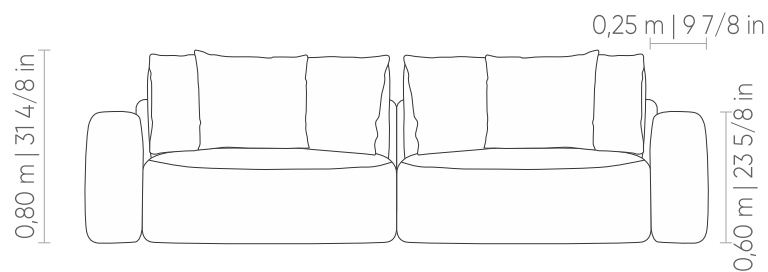

DIDOT

SOFÁS LIVING LIVING ROOM SOFAS | SOFÁS PARA LIVING