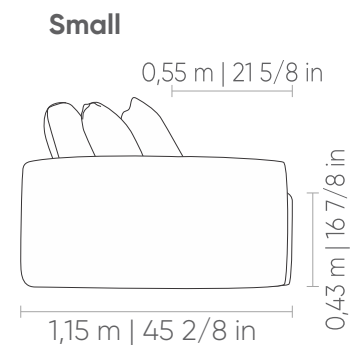

DIDOT

SOFÁS LIVING LIVING ROOM SOFAS | SOFÁS PARA LIVING