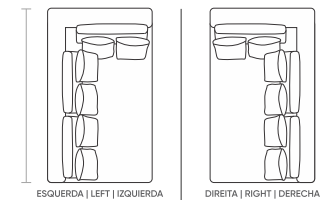

SEM BRAÇOS BICO (SB BI)
no arms ? | sin brazos ?

DIMENSÕES DIMENSIONS DIMENSIONES	ALMOFADAS CUSHIONS COJINES
1,30 m 51 1/8 in	1 2
1,40 m 55 1/8 in	1 2
1,50 m 59 in	1 3
1,60 m 63 in	1 3
1,70 m 66 7/8 in	1 3
1,80 m 70 7/8 in	1 3

CANTO (CTO)
corner | esquina

DIMENSÕES DIMENSIONS DIMENSIONES	ALMOFADAS CUSHIONS COJINES
1,35m x 1,35m 53 1/8in x 53 1/8in	2 3

CHAISE SEM BRAÇOS (CH SB)
no arms chaise | chaise longue sin brazos

DIMENSÕES DIMENSIONS DIMENSIONES	ALMOFADAS CUSHIONS COJINES
0,80m x 1,75m 31 4/8in x 68 7/8in	1 2
0,90m x 1,75m 35 3/8in x 68 7/8in	1 2
1,00m x 1,75m 39 3/8in x 68 7/8in	1 3
1,10m x 1,75m 43 2/8in x 68 7/8in	1 3

CHAISE 1 BRAÇO ATÉ O FINAL (CH 1B ATF)
chaise ? | chaise longue ?

DIMENSÕES DIMENSIONS DIMENSIONES	ALMOFADAS CUSHIONS COJINES
1,05m x 1,75m 41 3/8in x 68 7/8in	1 2
1,15m x 1,75m 45 2/8in x 68 7/8in	1 2
1,25m x 1,75m 49 2/8in x 68 7/8in	1 3
1,35m x 1,75m 53 1/8in x 68 7/8in	1 3
1,45m x 1,75m 57 1/8in x 68 7/8in	1 3

CHAISE ENCOSTO VIRANDO (CEV)
chaise lounge backrest turning | chaise longue respaldo giratorio

DIMENSÕES DIMENSIONS DIMENSIONES	ALMOFADAS CUSHIONS COJINES
1,35m x 1,85m 53 1/8in x 72 7/8in	3 5
1,35m x 2,05m 53 1/8in x 80 6/8in	3 5
1,35m x 2,25m 53 1/8in x 88 5/8in	3 6
1,35m x 2,45m 53 1/8in x 96 4/8in	3 6
1,35m x 2,65m 53 1/8in x 104 3/8in	3 6
1,35m x 2,85m 53 1/8in x 112 2/8in	3 6