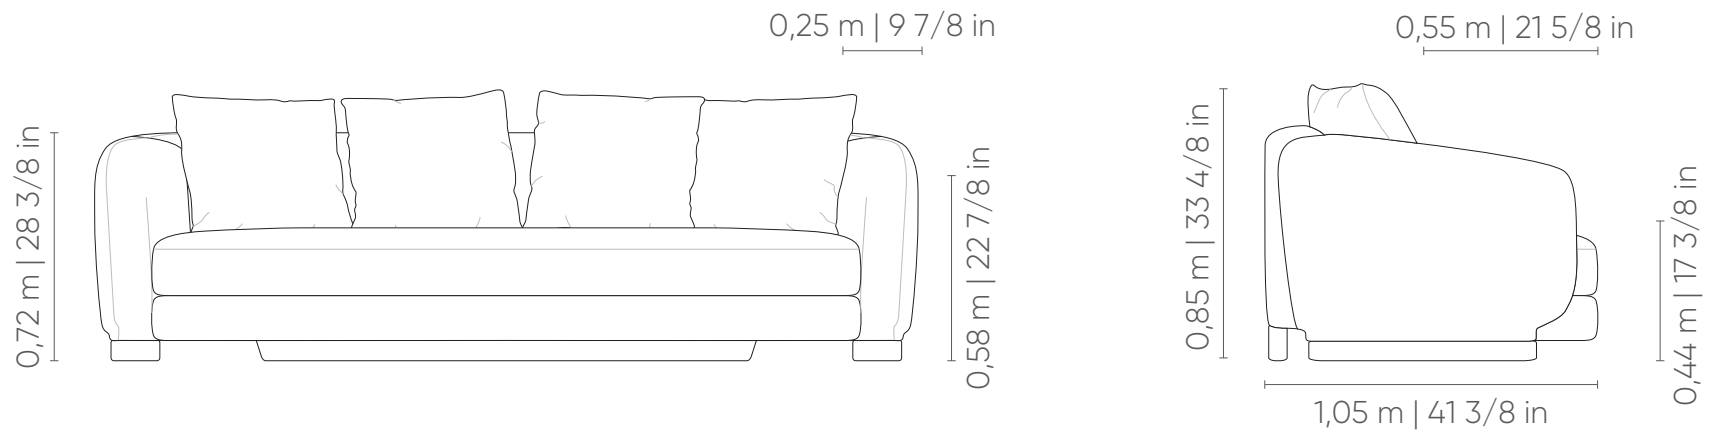

Century

EasyFit[®]
by Century

ASTRO

2B1 1AS	ASS	DEC
2,00 m x 1,05 m 78 6/8 in x 41 3/8 in	1	2
2,20 m x 1,05 m 86 5/8 in x 41 3/8 in	1	2
2,40 m x 1,05 m 94 4/8 in x 41 3/8 in	1	3
2,60 m x 1,05 m 102 3/8 in x 41 3/8 in	1	4
2,80 m x 1,05 m 110 2/8 in x 41 3/8 in	1	4

2B CURVO	ASS	DEC
2,60 m x 1,36 m 102 3/8 in x 53 4/8 in	1	4
2,80 m x 1,39 m 110 2/8 in x 54 6/8 in	1	4
3,00 m x 1,42 m 118 1/8 in x 55 7/8 in	1	4
3,20 m x 1,45 m 126 in x 57 1/8 in	1	5

SB CURVO	ASS	DEC
2,10 m x 1,36 m 82 5/8 in x 53 4/8 in	1	4
2,30 m x 1,39 m 90 4/8 in x 54 6/8 in	1	4
2,50 m x 1,42 m 98 3/8 in x 55 7/8 in	1	4
2,70 m x 1,45 m 106 2/8 in x 57 1/8 in	1	5

Almofada decorativa: solta, sem detalhe de costura, de 55x55cm.

Suporte: em madeira, disponível nos acabamentos verniz, laca e laca metalizada.

Medidas podem apresentar leves variações. Nos reservamos o direito de efetuar alterações sem consulta prévia.

Seat: fixed, with simple backsitch.

Backrest: fixed, with double backsitch.

Armrests: fixed, with double backsitch.

Seat cushion: fixed, with simple backsitch.

Decorative cushion: loose, without seam detail, with 55x55cm.