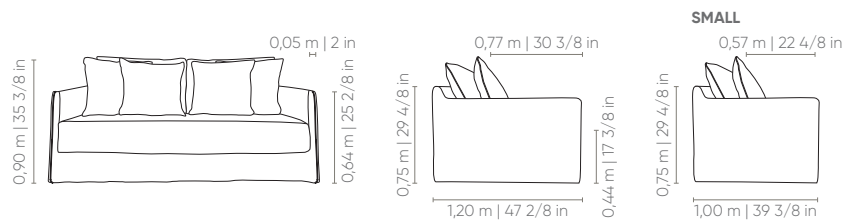

PITESTI

1,20 x 1,20 m | 47 2/8 x 47 2/8 in

1,00 x 1,00 m | 39 3/8 x 39 3/8 in

0,80 x 1,20 m | 31 4/8 x 47 2/8 in
0,90 x 1,20 m | 35 3/8 x 47 2/8 in
1,00 x 1,20 m | 39 3/8 x 47 2/8 in
1,10 x 1,20 m | 43 2/8 x 47 2/8 in
1,20 x 1,20 m | 47 2/8 x 47 2/8 in

0,80 x 1,00 m | 31 4/8 x 39 3/8 in
0,90 x 1,00 m | 35 3/8 x 39 3/8 in
1,00 x 1,00 m | 39 3/8 x 39 3/8 in
1,10 x 1,00 m | 43 2/8 x 39 3/8 in
1,20 x 1,00 m | 47 2/8 x 39 3/8 in

Conforto Cozy®.

Assento, encosto e braços fixo, encobertos com capa costurada em debrum composê. Almofada de assento solta, sem detalhe de costura. Almofada de encosto solta, com costura em debrum composê. Almofada decorativa 55x55cm solta, com costura em debrum composê. Pés em polipropileno injetado na cor preta.

Cozy® comfort. Fixed covered seat, backrest and arms. Loose seat cushion. Loose back cushion. Loosw decorative pillow 55x55cm. Feet in black injected polypropylene.

Confort Cozy® . Asiento, respaldo y brazos fijos, cubiertos con funda. Cojín de asiento suelto. Cojín trasero suelto. Cojín decorativo 55x55cm suelto. Pies en polipropileno inyectado en color negro.

Medidas podem apresentar leves variações. Nos reservamos o direito de efetuar alterações sem consulta prévia.

COZY®
by Century