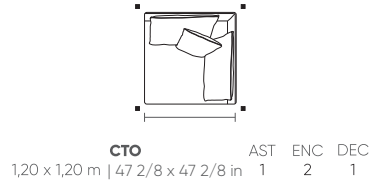

PITESTI

Conforto Cozy®.
Assento, encosto e braços fixo, encobertos com capa costurada em debrum composê. Almofada de assento solta, sem detalhe de costura. Almofada de encosto solta, com costura em debrum composê. Almofada decorativa 55x55cm solta, com costura em debrum composê. Pés em polipropileno injetado na cor preta.

Cozy® comfort. Fixed covered seat, backrest and arms. Loose seat cushion. Loose back cushion. Loosw decorative pillow 55x55cm. Feet in black injected polypropylene.

Measures may vary slightly. We reserve the right to make changes without prior consultation.
*For more information, see our Comfort Guide.

Confort Cozy® . Asiento, respaldo y brazos fijos, cubiertos con funda. Cojín de asiento suelto. Cojín trasero suelto. Cojín decorativo 55x55cm suelto. Pies en polipropileno inyectado en color negro.

Medidas podem apresentar leves variações. Nos reservamos o direito de efetuar alterações sem consulta prévia.