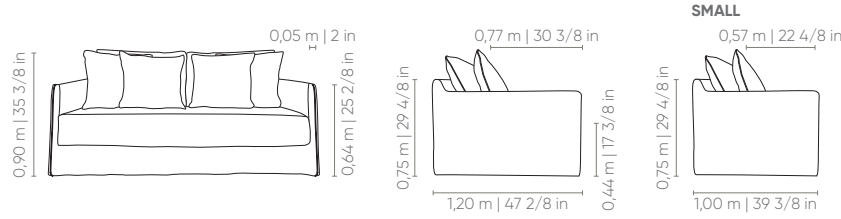

PITESTI

Conforto Cozy®.
Assento, encosto e braços fixo, encobertos com capa costurada em debrum composê. Almofada de assento solta, sem detalhe de costura. Almofada de encosto solta, com costura em debrum composê. Almofada decorativa 55x55cm solta, com costura em debrum composê. Pés em polipropileno injetado na cor preta.

Cozy® comfort. Fixed covered seat, backrest and arms. Loose seat cushion. Loose back cushion. Loosw decorative pillow 55x55cm. Feet in black injected polypropylene.

Measures may vary slightly. We reserve the right to make changes without prior consultation.
*For more information, see our Comfort Guide.

Confort Cozy® . Asiento, respaldo y brazos fijos, cubiertos con funda. Cojín de asiento suelto. Cojín trasero suelto. Cojín decorativo 55x55cm suelto. Pies en polipropileno inyectado en color negro.

Medidas podem apresentar leves variações. Nos reservamos o direito de efetuar alterações sem consulta prévia.