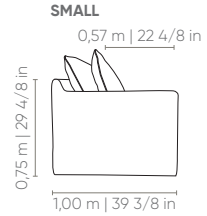

PITESTI

CEV (D/E)	AST	ENC	DEC
1,20 x 1,70 m	1	2	4
1,20 x 1,90 m	1	2	4
1,20 x 2,10 m	1	2	4
1,20 x 2,30 m	1	3	5
1,20 x 2,50 m	1	3	5
1,20 x 2,70 m	1	3	5

CEV small (D/E)	AST	ENC	DEC
1,00 x 1,70 m	1	2	4
1,00 x 1,90 m	1	2	4
1,00 x 2,10 m	1	2	4
1,00 x 2,30 m	1	3	5
1,00 x 2,50 m	1	3	5
1,00 x 2,70 m	1	3	5

POL	AST	ENC	DEC
1,20 x 1,20 m | 47 2/8 x 47 2/8 in	1	1	2

POL small	AST	ENC	DEC
1,00 x 1,00 m | 39 3/8 x 39 3/8 in	1	1	2

PUFF
0,80 x 0,40 m | 31 4/8 x 15 6/8 in
0,90 x 0,40 m | 35 3/8 x 15 6/8 in
1,00 x 0,40 m | 39 3/8 x 15 6/8 in
1,10 x 0,40 m | 43 2/8 x 15 6/8 in
1,20 x 0,40 m | 47 2/8 x 15 6/8 in

PUFF
0,80 x 0,60 m | 31 4/8 x 23 5/8 in
0,90 x 0,60 m | 35 3/8 x 23 5/8 in
1,00 x 0,60 m | 39 3/8 x 23 5/8 in
1,10 x 0,60 m | 43 2/8 x 23 5/8 in
1,20 x 0,60 m | 47 2/8 x 23 5/8 in