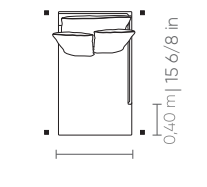

PITESTI

Conforto Cozy®.
Assento, encosto e braços fixo, encobertos com capa costurada em debrum composê. Almofada de assento solta, sem detalhe de costura. Almofada de encosto solta, com costura em debrum composê. Almofada decorativa 55x55cm solta, com costura em debrum composê. Pés em polipropileno injetado na cor preta.

Cozy® comfort. Fixed covered seat, backrest and arms. Loose seat cushion. Loose back cushion. Loosw decorative pillow 55x55cm. Feet in black injected polypropylene.

Measures may vary slightly. We reserve the right to make changes without prior consultation.
*For more information, see our Comfort Guide.

Confort Cozy® . Asiento, respaldo y brazos fijos, cubiertos con funda. Cojín de asiento suelto. Cojín trasero suelto. Cojín decorativo 55x55cm suelto. Pies en polipropileno inyectado en color negro.

Medidas podem apresentar leves variações. Nos reservamos o direito de efetuar alterações sem consulta prévia.