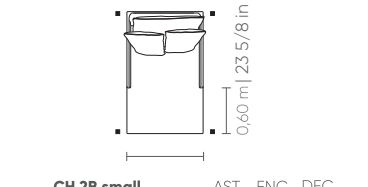

PITESTI

Conforto Cozy®.
Assento, encosto e braços fixo, encobertos com capa costurada em debrum composê. Almofada de assento solta, sem detalhe de costura. Almofada de encosto solta, com costura em debrum composê. Almofada decorativa 55x55cm solta, com costura em debrum composê. Pés em polipropileno injetado na cor preta.

Cozy® comfort. Fixed covered seat, backrest and arms. Loose seat cushion. Loose back cushion. Loosw decorative pillow 55x55cm. Feet in black injected polypropylene.

Measures may vary slightly. We reserve the right to make changes without prior consultation.
*For more information, see our Comfort Guide.

Confort Cozy® . Asiento, respaldo y brazos fijos, cubiertos con funda. Cojín de asiento suelto. Cojín trasero suelto. Cojín decorativo 55x55cm suelto. Pies en polipropileno inyectado en color negro.

Medidas podem apresentar leves variações. Nos reservamos o direito de efetuar alterações sem consulta prévia.