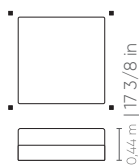

PITESTI

PUFF CTO

1,20 x 1,20 m | 47 2/8 x 47 2/8 in