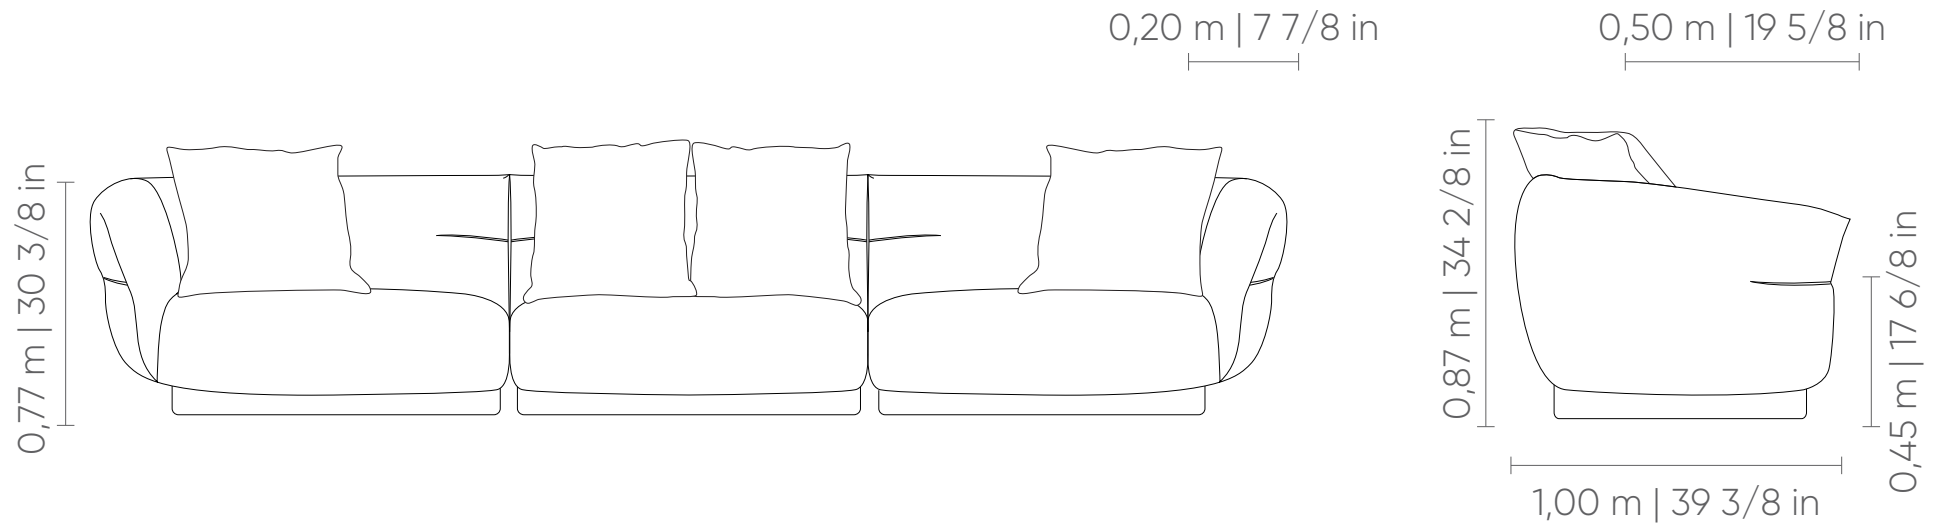

AGRÉABLE

Century

COZY®
by Century

AGRÉABLE

1B1 (D/E)	ASS	DEC
1,20 m x 1,00 m | 47 2/8 in x 39 3/8 in	1	1
1,30 m x 1,00 m | 51 1/8 in x 39 3/8 in	1	1
1,40 m x 1,00 m | 55 1/8 in x 39 3/8 in	1	2
1,50 m x 1,00 m | 59 in x 39 3/8 in	1	2

SB 1AS	ASS	DEC
1,00 m x 1,00 m | 39 3/8 in x 39 3/8 in	1	1
1,10 m x 1,00 m | 43 2/8 in x 39 3/8 in	1	1
1,20 m x 1,00 m | 47 2/8 in x 39 3/8 in	1	2
1,30 m x 1,00 m | 51 1/8 in x 39 3/8 in	1	2

CH 1B(D/E)	ASS	DEC
1,20 m x 1,50 m | 47 2/8 in x 59 in	1	1
1,30 m x 1,50 m | 51 1/8 in x 59 in	1	1
1,40 m x 1,50 m | 55 1/8 in x 59 in	1	2

CH 1B(D/E)	ASS	DEC
1,20 m x 1,70 m | 47 2/8 in x 66 7/8 in	1	1
1,30 m x 1,70 m | 51 1/8 in x 66 7/8 in	1	1
1,40 m x 1,70 m | 55 1/8 in x 66 7/8 in	1	2

CTO CH	ASS	DEC
1,35 m x 1,35 m | 53 1/8 in x 53 1/8 in	1	3

PUFF MEIO	ASS
1,00 m x 1,00 m | 39 3/8 in x 39 3/8 in	1
1,10 m x 1,00 m | 43 2/8 in x 39 3/8 in	1
1,20 m x 1,00 m | 47 2/8 in x 39 3/8 in	1
1,30 m x 1,00 m | 51 1/8 in x 39 3/8 in	1

PUFF BI	ASS
1,00 m x 1,00 m | 39 3/8 in x 39 3/8 in	1
1,10 m x 1,00 m | 43 2/8 in x 39 3/8 in	1
1,20 m x 1,00 m | 47 2/8 in x 39 3/8 in	1
1,30 m x 1,00 m | 51 1/8 in x 39 3/8 in	1

PUFF	ASS
1,00 m x 1,00 m | 39 3/8 in x 39 3/8 in	1