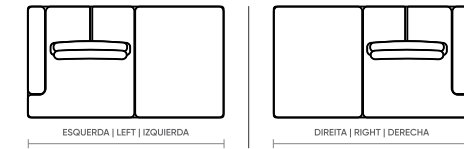

1B + PUFF MEIO
1 arm + puff in the middle | 1 brazo + puff en media

DIMENSÕES DIMENSIONS | DIMENSIONES	ALMOFADA DE ENCOSTO | BACKREST CUSHION COJÍN DE RESPALDO
1,15m + 0,90m | 45 2/8in + 35 3/8in	1
1,25m + 1,00m | 49 2/8in + 39 3/8in	1
1,35m + 1,10m | 53 1/8in + 43 2/8in	1
1,45m + 1,20m | 57 1/8in + 47 2/8in	1