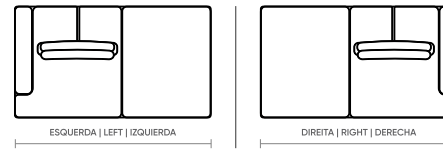

1 BRAÇO + PUFF BICO (1B + PUFF BI)
1 arm + puff | 1 brazo + puff

DIMENSÕES DIMENSIONS | DIMENSIONES	ALMOFADA DE ENCOSTO | BACKREST CUSHION COJÍN DE RESPALDO
1,15m + 0,90m | 45 2/8in + 35 3/8in	1
1,25m + 1,00m | 49 2/8in + 39 3/8in	1
1,35m + 1,10m | 53 1/8in + 43 2/8in	1
1,45m + 1,20m | 57 1/8in + 47 2/8in	1