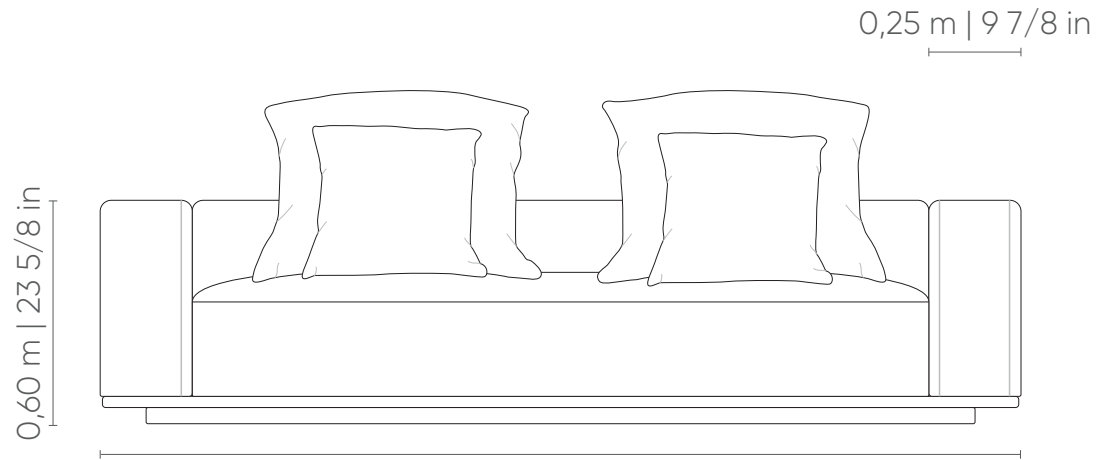

Century

EasyFit[®]
by Century

REFUGE

1B 1AS (D/E)		ASS	ENC	ROL	DEC
1,25 m x 1,10 m	49 2/8 in x 43 2/8 in	1	1	2	1
1,35 m x 1,10 m	53 1/8 in x 43 2/8 in	1	1	2	1
1,45 m x 1,10 m	57 1/8 in x 43 2/8 in	1	1	2	1
1,55 m x 1,10 m	61 in x 43 2/8 in	1	1	2	1

Almofada decorativa: solta, sem detalhe de costura, com 60x60cm.

Almofada cilíndrica maior: solta, sem detalhe de costura, com 12cm de diâmetro.

Almofada cilíndrica menor: solta, sem detalhe de costura, com 8cm de diâmetro.

Decorative cushion: loose, without seam detail, with 60x60cm.

Larger cylindrical cushion: loose, without seam detail, with 12cm in diameter.

Smaller cylindrical cushion: loose, without seam detail, with 8cm in diameter.