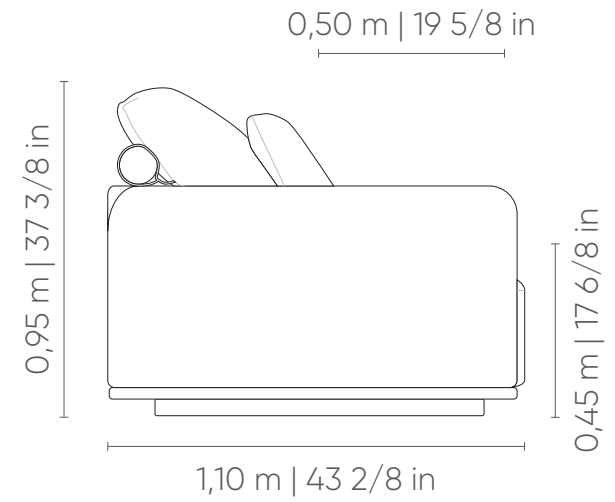

Century

EasyFit[®]
by Century

REFUGE

1B 1AS (D/E)		ASS	ENC	ROL	DEC
1,25 m x 1,10 m	49 2/8 in x 43 2/8 in	1	1	2	1
1,35 m x 1,10 m	53 1/8 in x 43 2/8 in	1	1	2	1
1,45 m x 1,10 m	57 1/8 in x 43 2/8 in	1	1	2	1
1,55 m x 1,10 m	61 in x 43 2/8 in	1	1	2	1