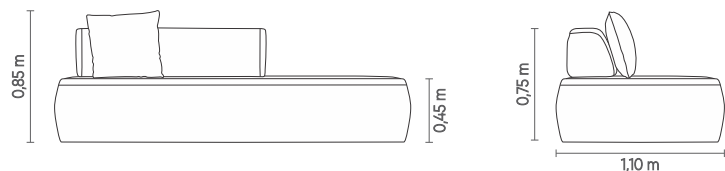

LITERATTO

ASS	COMP ÚTIL PARA ENC
1,00 x 1,10 m	0,80 m
1,20 x 1,10 m	1,00 m
1,40 x 1,10 m	1,20 m
1,60 x 1,10 m	1,40 m
1,80 x 1,10 m	1,60 m
2,00 x 1,10 m	1,80 m
2,20 x 1,10 m	2,00 m
2,40 x 1,10 m	2,20 m

ASS ARRED	COMP ÚTIL PARA ENC
1,40 x 1,10 m	0,80 m
1,80 x 1,10 m	1,00 m
2,20 x 1,10 m	1,20 m

ASS CTO 45°
1,90 x 1,55 m
2,20 x 1,55 m

*Lado referenciado pelo lado fixo.

ASS LUA
2,20 x 1,10 m

ENC 1B (D/E)	DEC
0,60 x 0,80 m	1
0,70 x 0,80 m	1
0,80 x 0,80 m	1
0,90 x 0,80 m	1
1,00 x 0,80 m	1
1,10 x 0,80 m	1
1,20 x 0,80 m	1

ENC SB	DEC
0,60 x 0,30 m	1
0,70 x 0,30 m	1
0,80 x 0,30 m	1
0,90 x 0,30 m	1
1,00 x 0,30 m	1
1,10 x 0,30 m	1
1,20 x 0,30 m	1

ENC 45°	DEC
1,20 x 0,76 m	1
1,40 x 0,76 m	1

*Lado referenciado pelo lado fixo.

ROL
0,50 x 0,20 m
0,80 x 0,20 m

PUFF RED
1,00 x 1,00 m

PUFF RED
0,60 x 0,60 m

Conforto EasyFit®. Assento fixo com detalhe de costura em pesponto duplo. Encosto solto com detalhe de costura em pesponto duplo. Almofada decorativa solta 55x55cm, pés em borracha na cor preta.

Observações Especiais do Modelo: Os assentos abaulados em suas laterais, fazem com que módulos de encosto com o tamanho exato do assento apresentem aberturas indesejadas. Assim sendo, indica-se encostos com medidas no mínimo 20cm menores que o assento onde serão posicionados.

Para o módulo ASS ARRED, indica-se, quando o encosto for usado no sentido do comprimento do assento, um encosto de no mínimo 60 cm de comprimento a menos que o comprimento do assento.

Medidas podem apresentar leves variações. Nos reservamos o direito de efetuar alterações sem consulta prévia.

EasyFit® Comfort. Fixed seat. Loose backrest. 55x55cm loose decorative cushion, black rubber feet.

For the ASS ARRED module, when the backrest is used in the direction of the length of the seat, a backrest of at least 60 cm less than the length of the seat is indicated.

Confort EasyFit®, Asiento fijo. Respaldo suelta. Cojín decorativo suelta 55x55cm, patas de goma negra.

Para el módulo ASS ARRED, cuando el respaldo se utiliza en la dirección de la longitud del asiento, se indica un respaldo de al menos 60 cm menos que la longitud del asiento.