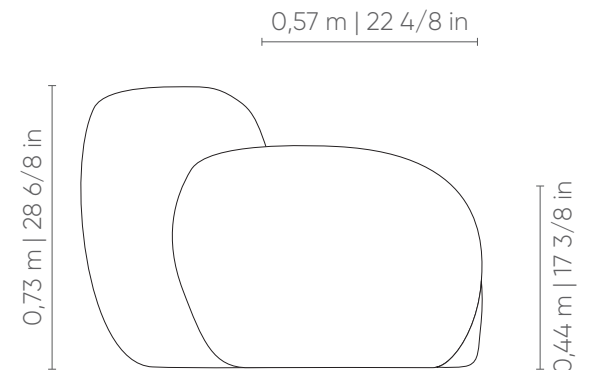

Century

EasyFit[®]
by Century

FLAMME

2B CURVO		GOMOS ASS	
2,15 m x 1,03 m 84 5/8 in x 40 4/8 in	6	1	
2,60 m x 1,09 m 102 3/8 in x 42 7/8 in	8	1	
3,00 m x 1,17 m 118 1/8 in x 46 1/8 in	10	1	
3,50 m x 1,28 m 137 6/8 in x 50 3/8 in	12	1	

1B CURVO (D/E)		GOMOS ASS	
1,30 m x 1,09 m 51 1/8 in x 42 7/8 in	4	1	
1,50 m x 1,17 m 59 in x 46 1/8 in	5	1	
1,75 m x 1,28 m 68 7/8 in x 50 3/8 in	6	1	

SB CURVO		GOMOS ASS	
1,00 m x 1,09 m 39 3/8 in x 42 7/8 in	4	1	
1,20 m x 1,17 m 47 2/8 in x 46 1/8 in	5	1	

SB CURVO		GOMOS ASS	
1,55 m x 1,03 m 61 in x 40 4/8 in	6	1	
2,00 m x 1,09 m 78 6/8 in x 42 7/8 in	8	1	
2,40 m x 1,17 m 94 4/8 in x 46 1/8 in	10	1	
2,90 m x 1,28 m 114 1/8 in x 50 3/8 in	12	1	

CTO		GOMOS ASS	
1,70 m x 1,70 m 66 7/8 in x 66 7/8 in	6	1	

2B 1AS		GOMOS ASS	
2,60 m x 0,97 m 102 3/8 in x 38 2/8 in	10	1	
3,00 m x 0,97 m 118 1/8 in x 38 2/8 in	12	1	
3,40 m x 0,97 m 133 7/8 in x 38 2/8 in	14	1	
3,80 m x 0,97 m 149 5/8 in x 38 2/8 in	16	1	

1B 1AS (D/E)		GOMOS ASS	
1,30 m x 0,97 m 51 1/8 in x 38 2/8 in	5	1	
1,50 m x 0,97 m 59 in x 38 2/8 in	6	1	
1,70 m x 0,97 m 66 7/8 in x 38 2/8 in	7	1	
1,90 m x 0,97 m 74 6/8 in x 38 2/8 in	8	1	