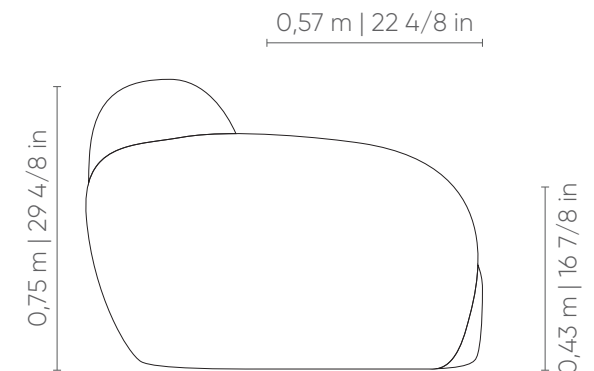

Century

EasyFit[®]
by Century

FLAMME

2B CURVO		GOMOS	ASS
2,15 m x 1,03 m	84 5/8 in x 40 4/8 in	6	1
2,38 m x 1,05 m	93 6/8 in x 41 3/8 in	7	1
2,60 m x 1,09 m	102 3/8 in x 42 7/8 in	8	1
2,82 m x 1,13 m	111 in x 44 4/8 in	9	1
3,00 m x 1,17 m	118 1/8 in x 46 1/8 in	10	1
3,23 m x 1,24 m	127 1/8 in x 48 7/8 in	11	1
3,50 m x 1,28 m	137 6/8 in x 50 3/8 in	12	1

1B CURVO (D/E)		GOMOS	ASS
1,30 m x 1,09 m	51 1/8 in x 42 7/8 in	4	1
1,50 m x 1,17 m	59 in x 46 1/8 in	5	1
1,75 m x 1,28 m	68 7/8 in x 50 3/8 in	6	1

SB CURVO		GOMOS	ASS
1,00 m x 1,09 m	39 3/8 in x 42 7/8 in	4	1
1,20 m x 1,17 m	47 2/8 in x 46 1/8 in	5	1

SB CURVO		GOMOS	ASS
1,55 m x 1,03 m	61 in x 40 4/8 in	6	1
2,00 m x 1,09 m	78 6/8 in x 42 7/8 in	8	1
2,40 m x 1,17 m	94 4/8 in x 46 1/8 in	10	1
2,90 m x 1,28 m	114 1/8 in x 50 3/8 in	12	1

CTO		GOMOS	ASS
1,70 m x 1,70 m	66 7/8 in x 66 7/8 in	6	1