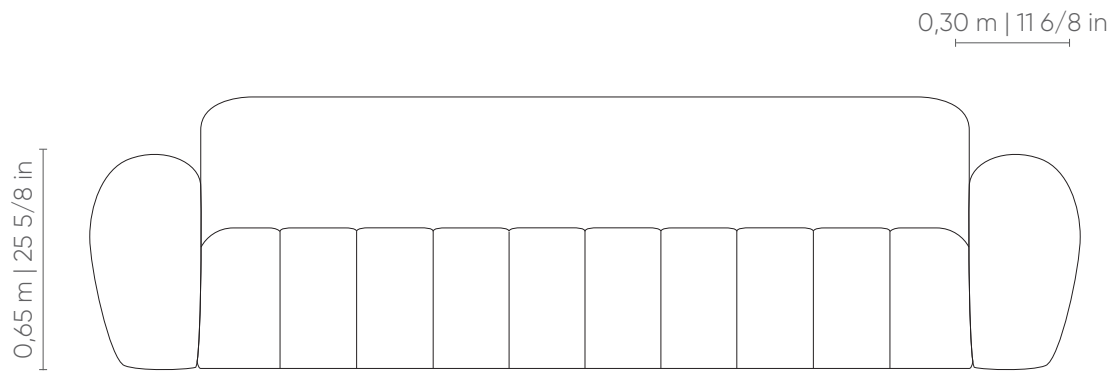

Century

EasyFit[®]
by Century

FLAMME

2B CURVO		GOMOS	ASS
2,15 m x 1,03 m	84 5/8 in x 40 4/8 in	6	1
2,38 m x 1,05 m	93 6/8 in x 41 3/8 in	7	1
2,60 m x 1,09 m	102 3/8 in x 42 7/8 in	8	1
2,82 m x 1,13 m	111 in x 44 4/8 in	9	1
3,00 m x 1,17 m	118 1/8 in x 46 1/8 in	10	1
3,23 m x 1,24 m	127 1/8 in x 48 7/8 in	11	1
3,50 m x 1,28 m	137 6/8 in x 50 3/8 in	12	1

1B CURVO (D/E)		GOMOS	ASS
1,30 m x 1,09 m	51 1/8 in x 42 7/8 in	4	1
1,50 m x 1,17 m	59 in x 46 1/8 in	5	1
1,75 m x 1,28 m	68 7/8 in x 50 3/8 in	6	1

SB CURVO		GOMOS	ASS
1,00 m x 1,09 m	39 3/8 in x 42 7/8 in	4	1
1,20 m x 1,17 m	47 2/8 in x 46 1/8 in	5	1

SB CURVO		GOMOS	ASS
1,55 m x 1,03 m	61 in x 40 4/8 in	6	1
2,00 m x 1,09 m	78 6/8 in x 42 7/8 in	8	1
2,40 m x 1,17 m	94 4/8 in x 46 1/8 in	10	1
2,90 m x 1,28 m	114 1/8 in x 50 3/8 in	12	1

CTO		GOMOS	ASS
1,70 m x 1,70 m	66 7/8 in x 66 7/8 in	6	1

2B 1AS		GOMOS	ASS
2,60 m x 0,97 m	102 3/8 in x 38 2/8 in	10	1
2,80 m x 0,97 m	110 2/8 in x 38 2/8 in	11	1
3,00 m x 0,97 m	118 1/8 in x 38 2/8 in	12	1
3,20 m x 0,97 m	126 in x 38 2/8 in	13	1
3,40 m x 0,97 m	133 7/8 in x 38 2/8 in	14	1
3,60 m x 0,97 m	141 6/8 in x 38 2/8 in	15	1
3,80 m x 0,97 m	149 5/8 in x 38 2/8 in	16	1