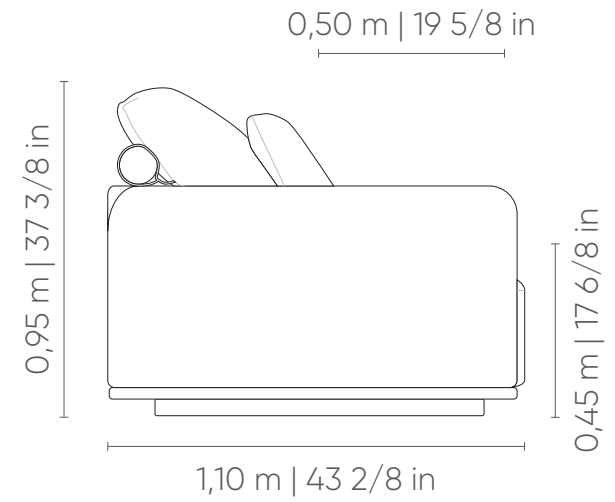

REFUGE

Century

EasyFit®
by Century