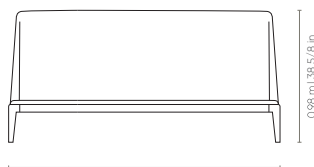

MEHEDINTI

CAMAS

Century

MEHEDINTI

Century

MEHEDINTI

SEM APARADOR

CAIXA
CORPO

COM APARADOR

Century

MEHEDINTI

SEM APARADOR

CAMA	NACIONAL	EUA
Solteiro	1,06m 41 6/8 in	1,17m 46 1/8 in
Casal	1,56m 61 3/8 in	1,55m 61 in
Queen	1,76m 69 2/8 in	1,70m 66 7/8 in
King	2,11m 83 1/8 in	2,11m 83 1/8 in

CAMA	NACIONAL	EUA
Solteiro	2,19m 86 2/8 in	2,21m 87 in
Casal	2,19m 86 2/8 in	2,21m 87 in
Queen	2,29m 90 1/8 in	2,34m 92 1/8 in
King	2,34m 92 1/8 in	2,34m 92 1/8 in

COLCHÃO	NACIONAL	EUA
Solteiro	0,88m x 1,88m 34 5/8 in x 74 in	2,21m 87 in
Casal	1,38m x 1,88m 54 3/8 x 74 in	2,21m 87 in
Queen	1,58m x 1,98 m 62 2/8 in x 78 in	2,34m 92 1/8 in
King	1,93m x 2,03m 76 in x 79 7/8 in	2,34m 92 1/8 in