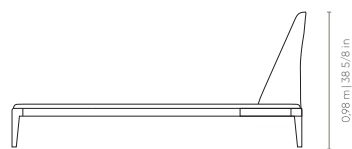

Altura do Box: 0,35m

Headboard and shower with wooden structure covered with foam and fabric without stitching details. Wooden base available in varnish paint or fabric covered finishes.

Nota: Mattress does not come with the bed. Roll pillows are not included with the bed.

Box height: 0,35m

Cabecero y ducha con estructura de madera recubierta de espuma y tela sin detalles de costuras. Base de madera disponible en acabados pintura barniz o tapizado en tela.

Nota: El colchón no viene con la cama. Las almohadas enrollables no están incluidas en la cama.

Altura de la caja: 0,35 m

MEHEDINTI

COM APARADOR

CAMA	NACIONAL	EUA
Casal	2,00m 78 6/8 in	1,99m 78 3/8 in
Queen	2,20m 86 5/8 in	2,14m 84 2/8 in
King	2,55m 100 3/8 in	2,55m 100 3/8 in

CAMA	NACIONAL	EUA
Casal	2,19m 86 2/8 in	2,21m 87 in
Queen	2,29m 90 1/8 in	2,34m 92 1/8 in
King	2,34m 92 1/8 in	2,34m 92 1/8 in

COLCHÃO	NACIONAL	EUA
Casal	1,38m x 1,88m 54 3/8 in x 74 in	1,37m x 1,90m 53 7/8 in x 74 6/8 in
Queen	1,58m x 1,98m 62 2/8 in x 78 in	1,52m x 2,03m 59 7/8 in x 79 7/8 in
King	1,93m x 2,03m 76 in x 79 7/8 in	1,93m x 2,03m 76 in x 79 7/8 in