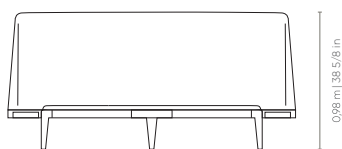

Altura do Box: 0,35m

Headboard and shower with wooden structure covered with foam and fabric without stitching details. Wooden base available in varnish paint or fabric covered finishes.

Nota: Mattress does not come with the bed. Roll pillows are not included with the bed.

Box height: 0,35m

Cabecero y ducha con estructura de madera recubierta de espuma y tela sin detalles de costuras. Base de madera disponible en acabados pintura barniz o tapizado en tela.

Nota: El colchón no viene con la cama. Las almohadas enrollables no están incluidas en la cama.

Altura de la caja: 0,35 m

MEHEDINTI

COM APARADOR

CAMA	NACIONAL	EUA
Casal	2,00m 78 6/8 in	1,99m 78 3/8 in
Queen	2,20m 86 5/8 in	2,14m 84 2/8 in
King	2,55m 100 3/8 in	2,55m 100 3/8 in

CAMA	NACIONAL	EUA
Casal	2,19m 86 2/8 in	2,21m 87 in
Queen	2,29m 90 1/8 in	2,34m 92 1/8 in
King	2,34m 92 1/8 in	2,34m 92 1/8 in