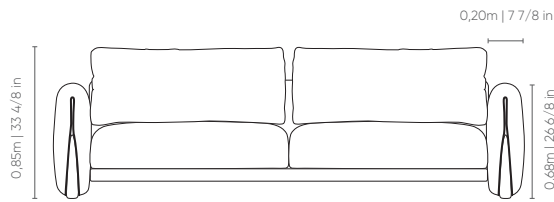

HAZEL

1B1 + SB + 1B1	ASS	DEC
1,00m + 0,80m + 1,00m | 39 3/8 + 31 4/8 + 39 3/8 in	3	3
1,10m + 0,90m + 1,10m | 43 2/8 + 35 3/8 + 43 2/8 in	3	3
1,20m + 1,00m + 1,20m | 47 2/8 + 39 3/8 + 47 2/8 in	3	3
1,30m + 1,10m + 1,30m | 51 1/8 + 43 2/8 + 51 1/8 in	3	3