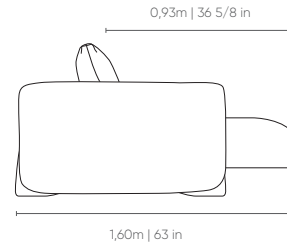

HAZEL

1B1 + SB + 1B1	ASS	DEC
1,00m + 0,80m + 1,00m | 39 3/8 + 31 4/8 + 39 3/8 in	3	3
1,10m + 0,90m + 1,10m | 43 2/8 + 35 3/8 + 43 2/8 in	3	3
1,20m + 1,00m + 1,20m | 47 2/8 + 39 3/8 + 47 2/8 in	3	3
1,30m + 1,10m + 1,30m | 51 1/8 + 43 2/8 + 51 1/8 in	3	3