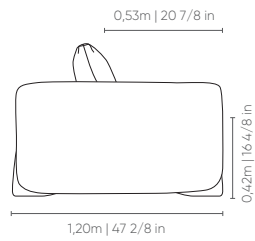

HAZEL

1B1 + SB + 1B1	ASS	DEC
1,00m + 0,80m + 1,00m | 39 3/8 + 31 4/8 + 39 3/8 in	3	3
1,10m + 0,90m + 1,10m | 43 2/8 + 35 3/8 + 43 2/8 in	3	3
1,20m + 1,00m + 1,20m | 47 2/8 + 39 3/8 + 47 2/8 in	3	3
1,30m + 1,10m + 1,30m | 51 1/8 + 43 2/8 + 51 1/8 in	3	3