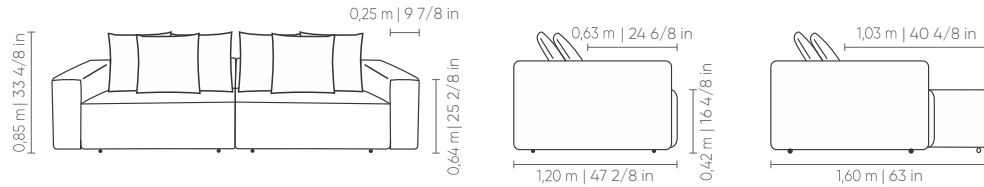

NORMANDIA

1B1 (D/E)		ASS	DEC
0,80 m	31 4/8 in	1	2
0,90 m	35 3/8 in	1	2
1,00 m	39 3/8 in	1	2
1,10 m	43 2/8 in	1	3
1,20 m	47 2/8 in	1	3

SB 1		ASS	DEC
0,80 m	31 4/8 in	1	2
0,90 m	35 3/8 in	1	2
1,00 m	39 3/8 in	1	2
1,10 m	43 2/8 in	1	3
1,20 m	47 2/8 in	1	3

CTO		ASS	DEC
1,20 x 1,20 m	47 2/8 in x 47 2/8 in	1	3

CH 1B (D/E)		ASS	DEC
0,80 x 1,60 m	31 4/8 in x 63 in	1	2
0,90 x 1,60 m	35 3/8 in x 63 in	1	2
1,00 x 1,60 m	39 3/8 in x 63 in	1	2
1,10 x 1,60 m	43 2/8 in x 63 in	1	3
1,20 x 1,60 m	47 2/8 in x 63 in	1	3

SB BI		ASS	DEC
1,30 m	51 1/8 in	1	2
1,40 m	55 1/8 in	1	2
1,50 m	59 in	1	2
1,60 m	63 in	1	3
1,70 m	66 7/8 in	1	3

1B1 / 1B1 (D/E)		ASS	DEC
0,80/2,05 m	31 4/8 in/80 6/8 in	1	4
0,90/2,05 m	35 3/8 in/80 6/8 in	1	4
1,00/2,05 m	39 3/8 in/80 6/8 in	1	4
1,10/2,05 m	43 2/8 in/80 6/8 in	1	6
1,20/2,05 m	47 2/8 in/80 6/8 in	1	6

SB1 / SB1		ASS	DEC
0,80/2,05 m	31 4/8 in/80 6/8 in	1	4
0,90/2,05 m	35 3/8 in/80 6/8 in	1	4
1,00/2,05 m	39 3/8 in/80 6/8 in	1	4
1,10/2,05 m	43 2/8 in/80 6/8 in	1	6
1,20/2,05 m	47 2/8 in/80 6/8 in	1	6

CTO/CTO		ASS	DEC
1,20/ 2,05 m	47 2/8 in/80 6/8 in	1	6

PUFF CTO	
1,20 x 1,20 m	47 2/8 in x 47 2/8 in

PUFF	
0,80 x 0,45 m	31 4/8 in x 17 6/8 in
0,90 x 0,45 m	35 3/8 in x 17 6/8 in
1,00 x 0,45 m	39 3/8 in x 17 6/8 in
1,10 x 0,45 m	43 2/8 in x 17 6/8 in
1,20 x 0,45 m	47 2/8 in x 17 6/8 in

PUFF MEIO	
0,80 x 1,20 m	31 4/8 in x 47 2/8 in
0,90 x 1,20 m	35 3/8 in x 47 2/8 in
1,00 x 1,20 m	39 3/8 in x 47 2/8 in
1,10 x 1,20 m	43 2/8 in x 47 2/8 in
1,20 x 1,20 m	47 2/8 in x 47 2/8 in
0,80 x 2,05 m	31 4/8 in x 80 6/8 in
0,90 x 2,05 m	35 3/8 in x 80 6/8 in
1,00 x 2,05 m	39 3/8 in x 80 6/8 in
1,10 x 2,05 m	43 2/8 in x 80 6/8 in
1,20 x 2,05 m	47 2/8 in x 80 6/8 in

PUFF BI	
0,80 x 1,20 m	31 4/8 in x 47 2/8 in
0,90 x 1,20 m	35 3/8 in x 47 2/8 in
1,00 x 1,20 m	39 3/8 in x 47 2/8 in
1,10 x 1,20 m	43 2/8 in x 47 2/8 in
1,20 x 1,20 m	47 2/8 in x 47 2/8 in
0,80 x 2,05 m	31 4/8 in x 80 6/8 in
0,90 x 2,05 m	35 3/8 in x 80 6/8 in
1,00 x 2,05 m	39 3/8 in x 80 6/8 in
1,10 x 2,05 m	43 2/8 in x 80 6/8 in
1,20 x 2,05 m	47 2/8 in x 80 6/8 in

Conforto Easy Fit®. Assento retrátil com abertura de 40cm e detalhes em ponto puxado. Encosto fixo com almofada de encosto solta 55x55cm. Braço fixo. Pés em polipropileno injetado na cor preta.
*nos módulos duplos, a modulação frontal é a modulação retrátil.

Medidas podem apresentar leves variações. Nos reservamos o direito de efetuar alterações sem consulta prévia.

EasyFit® Comfort. Retractable seat with 40 cm opening. Fixed backrest with 55x55cm loose backrest cushion. Fixed armrest. Black color injected polypropylene feet.

*in doubled modules, the module in the front is the retractable module

Confort EasyFit®. Asiento retráctil con apertura de 40 cm. Respaldo fijo con cojín de respaldo suelto 55x55cm. Brazo fijo. Pies en polipropileno inyectado negro.
*en los módulos dobles, la modulación frontal es la retráctil

Century

EasyFit®
by Century