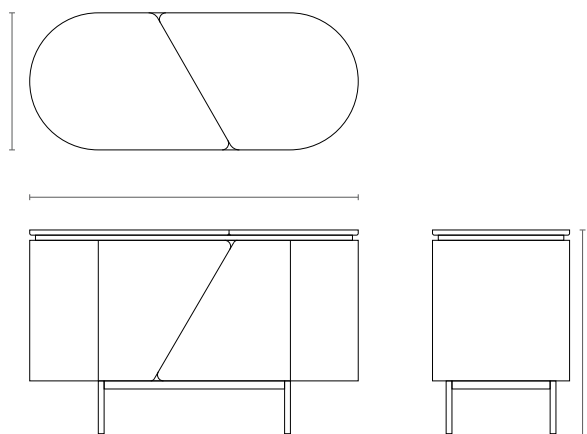

Century

SPLendeur

BUFFET

S P L E N D E U R

Century

S P L E N D E U R

DIMENSÕES	ALT	PORTAS
1,20 m x 0,50 m 47 2/8 in x 19 5/8 in	0,75 m 29 4/8 in	2
1,20 m x 0,50 m 47 2/8 in x 19 5/8 in	0,80 m 31 4/8 in	2
1,60 m x 0,50 m 63 in x 19 5/8 in	0,75 m 29 4/8 in	2
1,60 m x 0,50 m 63 in x 19 5/8 in	0,80 m 31 4/8 in	2

DIMENSÕES	ALT	PORTAS
2,00 m x 0,50 m 78 6/8 in x 19 5/8 in	0,75 m 29 4/8 in	4
2,00 m x 0,50 m 78 6/8 in x 19 5/8 in	0,80 m 31 4/8 in	4
2,40 m x 0,50 m 94 4/8 in x 19 5/8 in	0,75 m 29 4/8 in	4
2,40 m x 0,50 m 94 4/8 in x 19 5/8 in	0,80 m 31 4/8 in	4