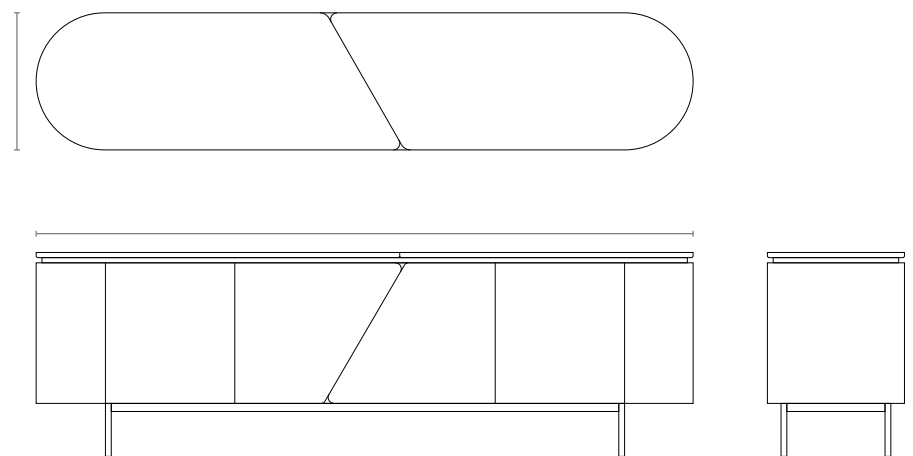

Century

SPLendeur

BUFFET

S P L E N D E U R

Century

S P L E N D E U R

DIMENSÕES	ALT	PORTAS
1,20 m x 0,50 m 47 2/8 in x 19 5/8 in	0,75 m 29 4/8 in	2
1,20 m x 0,50 m 47 2/8 in x 19 5/8 in	0,80 m 31 4/8 in	2
1,60 m x 0,50 m 63 in x 19 5/8 in	0,75 m 29 4/8 in	2
1,60 m x 0,50 m 63 in x 19 5/8 in	0,80 m 31 4/8 in	2

DIMENSÕES	ALT	PORTAS
2,00 m x 0,50 m 78 6/8 in x 19 5/8 in	0,75 m 29 4/8 in	4
2,00 m x 0,50 m 78 6/8 in x 19 5/8 in	0,80 m 31 4/8 in	4
2,40 m x 0,50 m 94 4/8 in x 19 5/8 in	0,75 m 29 4/8 in	4
2,40 m x 0,50 m 94 4/8 in x 19 5/8 in	0,80 m 31 4/8 in	4