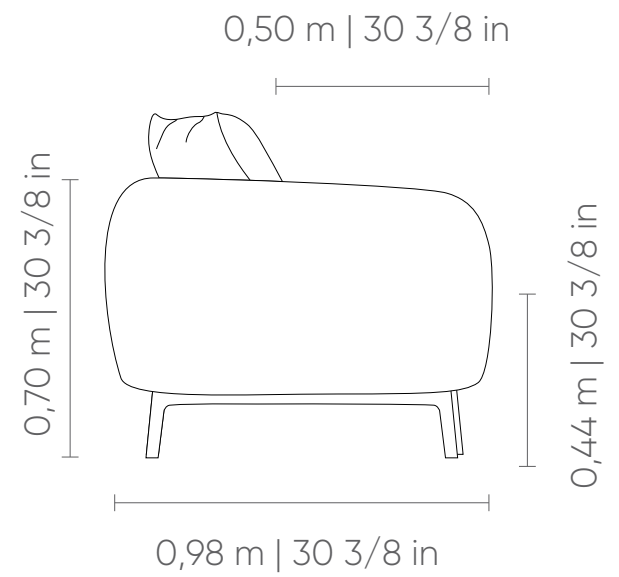

SÉRÉNITE

Century

SÉRÉNITE

2B2		ASS	ENC	DEC
2,40 m x 0,98 m | 94 4/8 in x 38 5/8 in	1	2	2	
2,60 m x 0,98 m | 102 3/8 in x 38 5/8 in	1	2	2	
2,80 m x 0,98 m | 110 2/8 in x 38 5/8 in	1	2	2	
3,00 m x 0,98 m | 118 1/8 in x 38 5/8 in	1	2	2	
3,20 m x 0,98 m x 126 in 38 5/8 in	1	2	2	

1B1 (D/E)		ASS	ENC	DEC
1,20 m x 0,98 m | 47 2/8 in x 38 5/8 in	1	1	1	
1,30 m x 0,98 m | 51 1/8 in x 38 5/8 in	1	1	1	
1,40 m x 0,98 m | 55 1/8 in x 38 5/8 in	1	1	1	
1,50 m x 0,98 m | 59 in x 38 5/8 in	1	1	1	
1,60 m x 0,98 m | 63 in x 38 5/8 in	1	1	1	

1B2 (D/E)		ASS	ENC	DEC
2,20 m x 0,98 m | 86 5/8 in x 38 5/8 in	1	2	2	
2,40 m x 0,98 m | 94 4/8 in x 38 5/8 in	1	2	2	
2,60 m x 0,98 m | 102 3/8 in x 38 5/8 in	1	2	2	
2,80 m x 0,98 m | 110 2/8 in x 38 5/8 in	1	2	2	
3,00 m x 0,98 m | 118 1/8 in x 38 5/8 in	1	2	2	

SB1		ASS	ENC	DEC
1,00 m x 0,98 m | 39 3/8 in x 38 5/8 in	1	1	1	
1,10 m x 0,98 m | 43 2/8 in x 38 5/8 in	1	1	1	
1,20 m x 0,98 m | 47 2/8 in x 38 5/8 in	1	1	1	
1,30 m x 0,98 m | 51 1/8 in x 38 5/8 in	1	1	1	
1,40 m x 0,98 m | 55 1/8 in x 38 5/8 in	1	1	1	

CTO		ASS	ENC	DEC
0,98 m x 0,98 m | 38 5/8 in	1	2	2	

SBB1		ASS	ENC	DEC
1,50 m x 0,98 m | 59 in x 38 5/8 in	1	1	1	
1,60 m x 0,98 m | 63 in x 38 5/8 in	1	1	1	
1,70 m x 0,98 m | 66 7/8 in x 38 5/8 in	1	1	1	
1,80 m x 0,98 m | 70 7/8 in x 38 5/8 in	1	1	1	
1,90 m x 0,98 m | 74 6/8 in x 38 5/8 in	1	1	1	

PUFF MEIO		ASS
1,00 m x 0,98 m | 39 3/8 in x 38 5/8 in	1	
1,10 m x 0,98 m | 43 2/8 in x 38 5/8 in	1	
1,20 m x 0,98 m | 47 2/8 in x 38 5/8 in	1	
1,30 m x 0,98 m | 51 1/8 in x 38 5/8 in	1	
1,40 m x 0,98 m | 55 1/8 in x 38 5/8 in	1	

PUFF BI		ASS
1,00 m x 0,98 m | 39 3/8 in x 38 5/8 in	1	
1,10 m x 0,98 m | 43 2/8 in x 38 5/8 in	1	
1,20 m x 0,98 m | 47 2/8 in x 38 5/8 in	1	
1,30 m x 0,98 m | 51 1/8 in x 38 5/8 in	1	
1,40 m x 0,98 m | 55 1/8 in x 38 5/8 in	1	

CH 1B (D/E)		ASS	ENC	DEC
1,20 m x 1,48 m | 47 2/8 in x 58 2/8 in	1	1	1	
1,30 m x 1,48 m | 51 1/8 in x 58 2/8 in	1	1	1	
1,40 m x 1,48 m | 55 1/8 in x 58 2/8 in	1	1	1	

CEV ENC ATF (D/E)		ASS	ENC	DEC
0,98 m x 2,20 m | 38 5/8 in x 86 5/8 in	1	2	2	
0,98 m x 2,30 m | 38 5/8 in x 90 4/8 in	1	2	2	
0,98 m x 2,40 m | 38 5/8 in x 94 4/8 in	1	2	2	
0,98 m x 2,50 m | 38 5/8 in x 98 3/8 in	1	2	2	
0,98 m x 2,60 m | 38 5/8 in x 102 3/8 in	1	3	3	
0,98 m x 2,70 m | 38 5/8 in x 106 2/8 in	1	3	3	
0,98 m x 2,80 m | 38 5/8 in x 110 2/8 in	1	3	3	

CEV (D/E) BICO DE 0,60m		ASS	ENC	DEC
0,98 m x 2,20 m | 38 5/8 in x 86 5/8 in	1	2	2	
0,98 m x 2,30 m | 38 5/8 in x 90 4/8 in	1	2	2	
0,98 m x 2,40 m | 38 5/8 in x 94 4/8 in	1	2	2	
0,98 m x 2,50 m | 38 5/8 in x 98 3/8 in	1	2	2	
0,98 m x 2,60 m | 38 5/8 in x 102 3/8 in	1	3	3	
0,98 m x 2,70 m | 38 5/8 in x 106 2/8 in	1	3	3	
0,98 m x 2,80 m | 38 5/8 in x 110 2/8 in	1	3	3