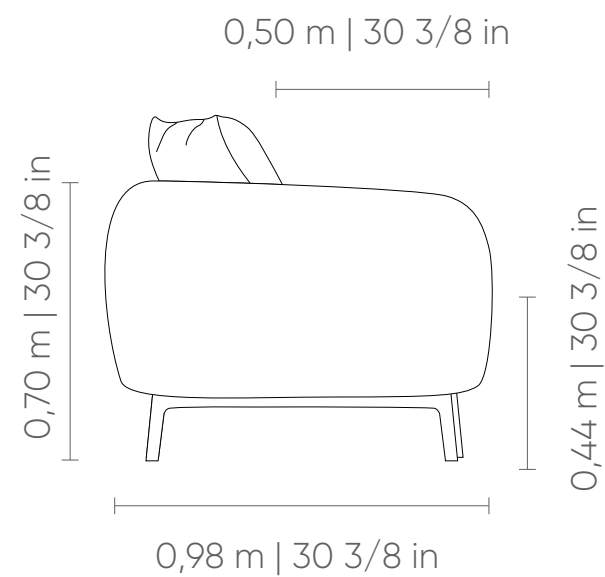

SÉRÉNITÉ

Century

EasyFit®
by Century