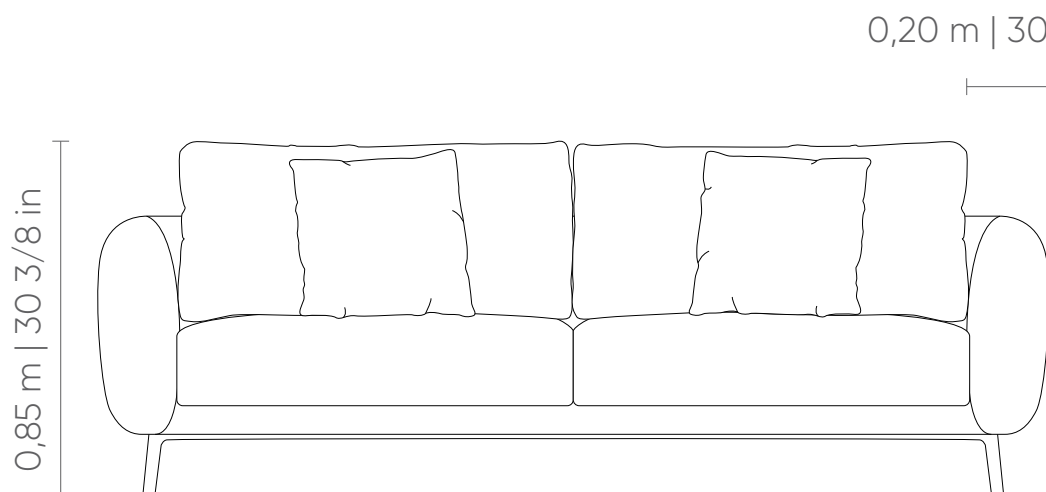

SÉRÉNITÉ

Century

EasyFit®
by Century