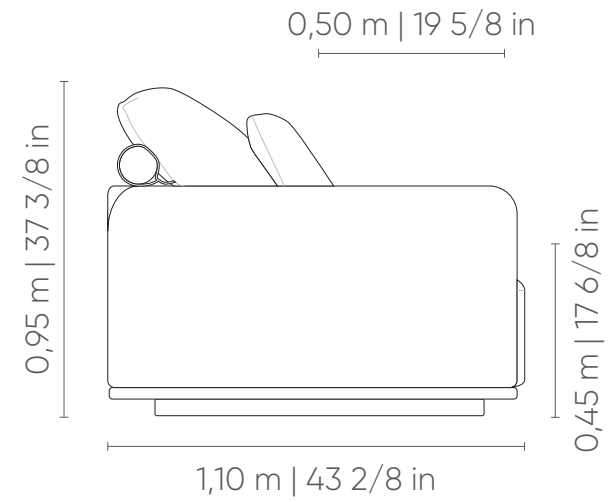

Century

EasyFit[®]
by Century

REFUGE

| 1B 1AS (D/E) | | ASS | ENC | ROL | DEC |
|-----------------|-----------------------|-----|-----|-----|-----|
| 1,25 m x 1,10 m | 49 2/8 in x 43 2/8 in | 1 | 1 | 2 | 1 |
| 1,35 m x 1,10 m | 53 1/8 in x 43 2/8 in | 1 | 1 | 2 | 1 |
| 1,45 m x 1,10 m | 57 1/8 in x 43 2/8 in | 1 | 1 | 2 | 1 |
| 1,55 m x 1,10 m | 61 in x 43 2/8 in | 1 | 1 | 2 | 1 |