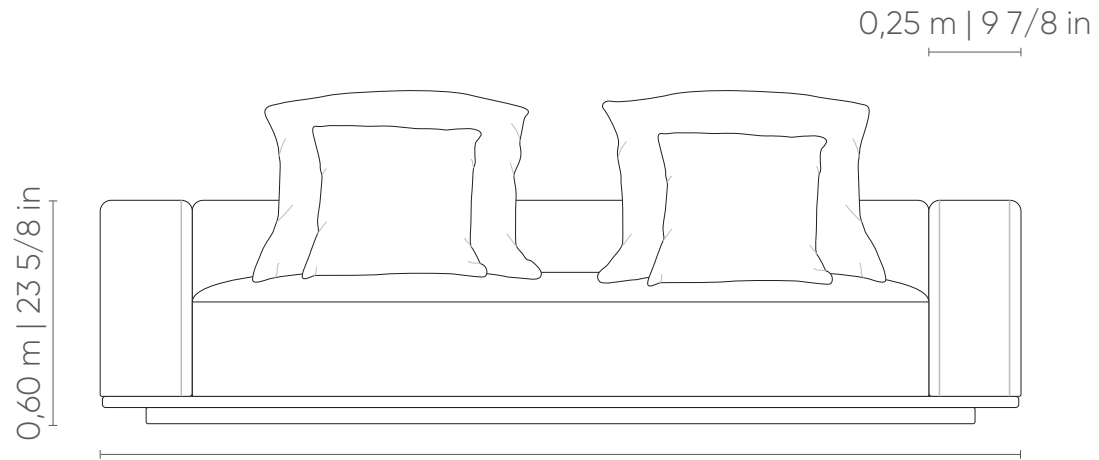

Century

EasyFit[®]
by Century

REFUGE

| 1B 1AS (D/E) | | ASS | ENC | ROL | DEC |
|-----------------|-----------------------|-----|-----|-----|-----|
| 1,25 m x 1,10 m | 49 2/8 in x 43 2/8 in | 1 | 1 | 2 | 1 |
| 1,35 m x 1,10 m | 53 1/8 in x 43 2/8 in | 1 | 1 | 2 | 1 |
| 1,45 m x 1,10 m | 57 1/8 in x 43 2/8 in | 1 | 1 | 2 | 1 |
| 1,55 m x 1,10 m | 61 in x 43 2/8 in | 1 | 1 | 2 | 1 |

Almofada decorativa: solta, sem detalhe de costura, com 60x60cm.

Almofada cilíndrica maior: solta, sem detalhe de costura, com 12cm de diâmetro.

Almofada cilíndrica menor: solta, sem detalhe de costura, com 8cm de diâmetro.

Seat: fixed, without seam detail.

Backrest: fixed, with piping stitching.

Armrest: fixed, with piping stitching.

Seat cushion: fixed, with piping stitching.

Backrest cushion: loose, without seam detail, with 75x65cm.

Decorative cushion: loose, without seam detail, with 60x60cm.

Larger cylindrical cushion: loose, without seam detail, with 12cm in diameter.

Smaller cylindrical cushion: loose, without seam detail, with 8cm in diameter.