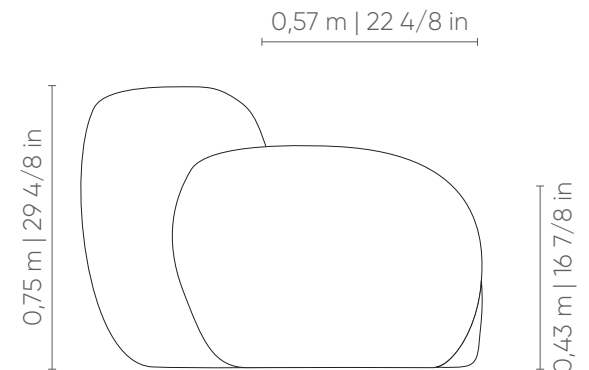

Century

EasyFit[®]
by Century

FLAMME

2B CURVO		GOMOS ASS	
2,15 m x 1,03 m 84 5/8 in x 40 4/8 in	6	1	
2,60 m x 1,09 m 102 3/8 in x 42 7/8 in	8	1	
3,00 m x 1,17 m 118 1/8 in x 46 1/8 in	10	1	
3,50 m x 1,28 m 137 6/8 in x 50 3/8 in	12	1	

1B CURVO (D/E)		GOMOS ASS	
1,30 m x 1,09 m 51 1/8 in x 42 7/8 in	4	1	
1,50 m x 1,17 m 59 in x 46 1/8 in	5	1	
1,75 m x 1,28 m 68 7/8 in x 50 3/8 in	6	1	

SB CURVO		GOMOS ASS	
1,00 m x 1,09 m 39 3/8 in x 42 7/8 in	4	1	
1,20 m x 1,17 m 47 2/8 in x 46 1/8 in	5	1	

SB CURVO		GOMOS ASS	
1,55 m x 1,03 m 61 in x 40 4/8 in	6	1	
2,00 m x 1,09 m 78 6/8 in x 42 7/8 in	8	1	
2,40 m x 1,17 m 94 4/8 in x 46 1/8 in	10	1	
2,90 m x 1,28 m 114 1/8 in x 50 3/8 in	12	1	

CTO		GOMOS ASS	
1,70 m x 1,70 m 66 7/8 in x 66 7/8 in	6	1	

2B 1AS		GOMOS ASS	
2,60 m x 0,97 m 102 3/8 in x 38 2/8 in	10	1	
3,00 m x 0,97 m 118 1/8 in x 38 2/8 in	12	1	
3,40 m x 0,97 m 133 7/8 in x 38 2/8 in	14	1	
3,80 m x 0,97 m 149 5/8 in x 38 2/8 in	16	1	

1B 1AS (D/E)		GOMOS ASS	
1,30 m x 0,97 m 51 1/8 in x 38 2/8 in	5	1	
1,50 m x 0,97 m 59 in x 38 2/8 in	6	1	
1,70 m x 0,97 m 66 7/8 in x 38 2/8 in	7	1	
1,90 m x 0,97 m 74 6/8 in x 38 2/8 in	8	1	