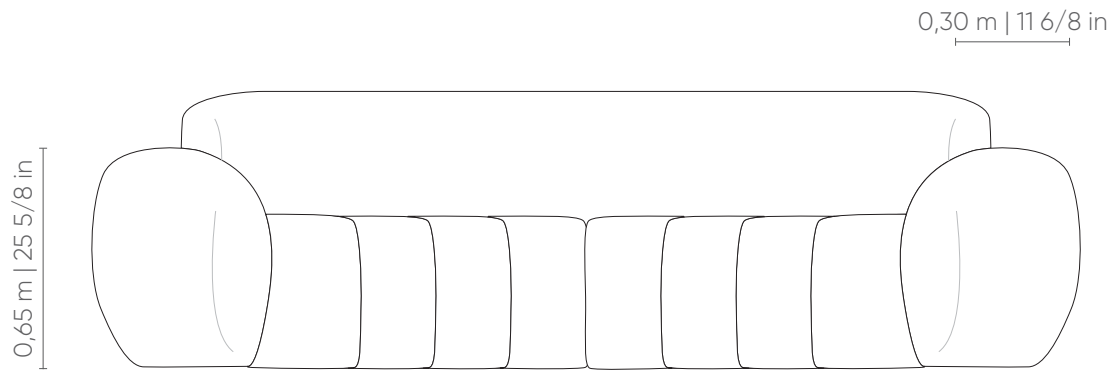

Century

EasyFit[®]
by Century

FLAMME

2B CURVO		GOMOS ASS	
2,15 m x 1,03 m 84 5/8 in x 40 4/8 in	6	1	
2,60 m x 1,09 m 102 3/8 in x 42 7/8 in	8	1	
3,00 m x 1,17 m 118 1/8 in x 46 1/8 in	10	1	
3,50 m x 1,28 m 137 6/8 in x 50 3/8 in	12	1	

1B CURVO (D/E)		GOMOS ASS	
1,30 m x 1,09 m 51 1/8 in x 42 7/8 in	4	1	
1,50 m x 1,17 m 59 in x 46 1/8 in	5	1	
1,75 m x 1,28 m 68 7/8 in x 50 3/8 in	6	1	

SB CURVO		GOMOS ASS	
1,00 m x 1,09 m 39 3/8 in x 42 7/8 in	4	1	
1,20 m x 1,17 m 47 2/8 in x 46 1/8 in	5	1	

SB CURVO		GOMOS ASS	
1,55 m x 1,03 m 61 in x 40 4/8 in	6	1	
2,00 m x 1,09 m 78 6/8 in x 42 7/8 in	8	1	
2,40 m x 1,17 m 94 4/8 in x 46 1/8 in	10	1	
2,90 m x 1,28 m 114 1/8 in x 50 3/8 in	12	1	

CTO		GOMOS ASS	
1,70 m x 1,70 m 66 7/8 in x 66 7/8 in	6	1	