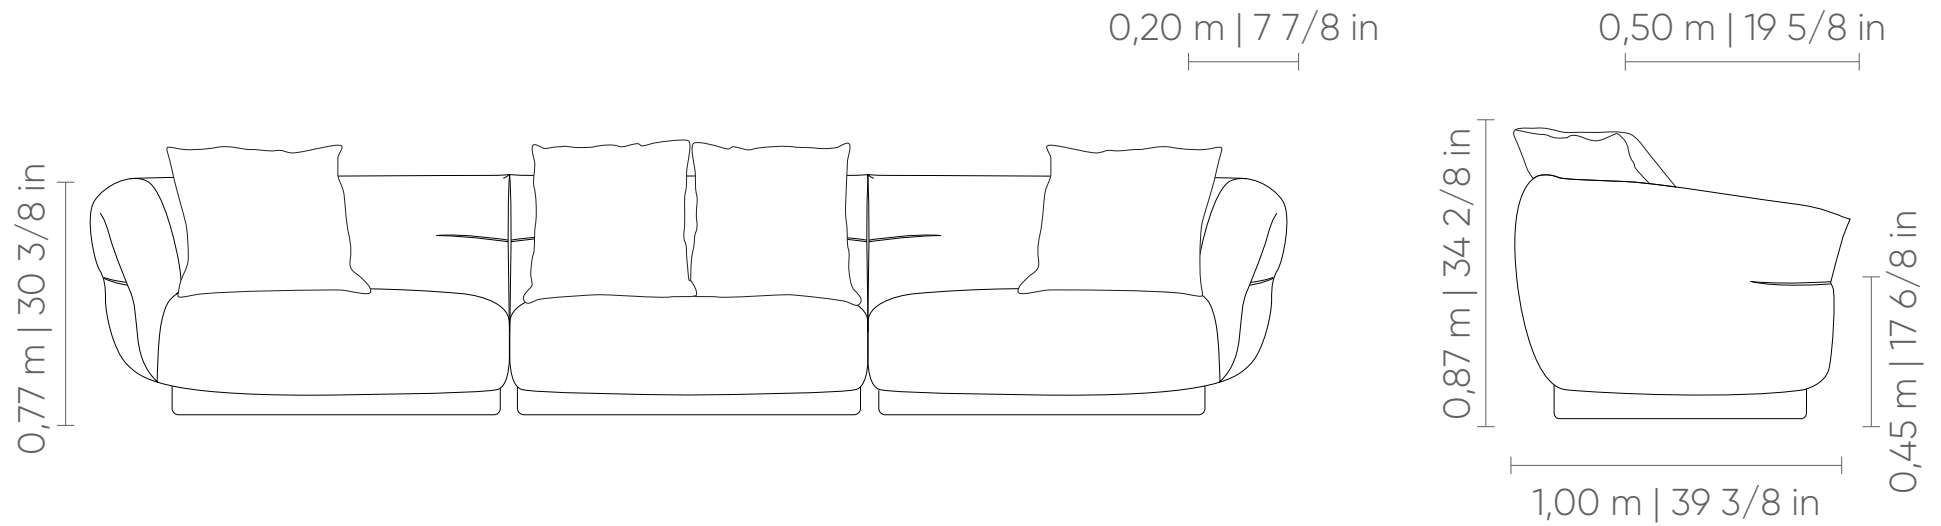

AGRÉABLE

Century

COZY®
by Century

AGRÉABLE

1B1 (D/E)	ASS	DEC
1,20 m x 1,00 m | 47 2/8 in x 39 3/8 in	1	1
1,30 m x 1,00 m | 51 1/8 in x 39 3/8 in	1	1
1,40 m x 1,00 m | 55 1/8 in x 39 3/8 in	1	2
1,50 m x 1,00 m | 59 in x 39 3/8 in	1	2

SB 1AS	ASS	DEC
1,00 m x 1,00 m | 39 3/8 in x 39 3/8 in	1	1
1,10 m x 1,00 m | 43 2/8 in x 39 3/8 in	1	1
1,20 m x 1,00 m | 47 2/8 in x 39 3/8 in	1	2
1,30 m x 1,00 m | 51 1/8 in x 39 3/8 in	1	2

CH 1B(D/E)	ASS	DEC
1,20 m x 1,50 m | 47 2/8 in x 59 in	1	1
1,30 m x 1,50 m | 51 1/8 in x 59 in	1	1
1,40 m x 1,50 m | 55 1/8 in x 59 in	1	2

CH 1B(D/E)	ASS	DEC
1,20 m x 1,70 m | 47 2/8 in x 66 7/8 in	1	1
1,30 m x 1,70 m | 51 1/8 in x 66 7/8 in	1	1
1,40 m x 1,70 m | 55 1/8 in x 66 7/8 in	1	2

CTO CH	ASS	DEC
1,35 m x 1,35 m | 53 1/8 in x 53 1/8 in	1	3

PUFF MEIO	ASS
1,00 m x 1,00 m | 39 3/8 in x 39 3/8 in	1
1,10 m x 1,00 m | 43 2/8 in x 39 3/8 in	1
1,20 m x 1,00 m | 47 2/8 in x 39 3/8 in	1
1,30 m x 1,00 m | 51 1/8 in x 39 3/8 in	1

PUFF BI	ASS
1,00 m x 1,00 m | 39 3/8 in x 39 3/8 in	1
1,10 m x 1,00 m | 43 2/8 in x 39 3/8 in	1
1,20 m x 1,00 m | 47 2/8 in x 39 3/8 in	1
1,30 m x 1,00 m | 51 1/8 in x 39 3/8 in	1

PUFF	ASS
1,00 m x 1,00 m | 39 3/8 in x 39 3/8 in	1