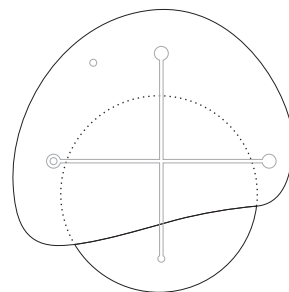

Century

ESSENCE

MESAS E APARADORES

ESSENCE

Century

ESSENCE

ORGÂNICA

DIMENSÕES

ALTURA

0,80 m x 0,80 m 31 4/8 in x 31 4/8 in	0,35 m 13 6/8 in
1,00 m x 0,98 m 39 3/8 in x 38 5/8 in	0,30 m 11 6/8 in
1,20 m x 1,19 m 47 2/8 in x 46 7/8 in	0,30 m 11 6/8 in

OBLONGA

DIMENSÕES

ALTURA

0,98 m x 0,80 m 38 5/8 in x 31 4/8 in	0,35 m 13 6/8 in
1,28 m x 1,00 m 50 3/8 in x 39 3/8 in	0,30 m 11 6/8 in
1,58 m x 1,20 m 62 2/8 in x 47 2/8 in	0,30 m 11 6/8 in