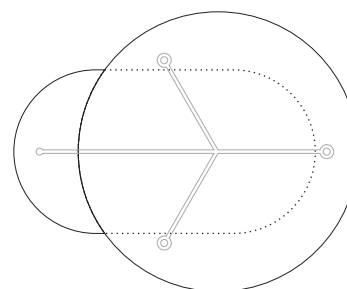

Century

ESSENCE

MESAS E APARADORES

ESSENCE

Century

ESSENCE

ORGÂNICA

DIMENSÕES

ALTURA

0,80 m x 0,80 m 31 4/8 in x 31 4/8 in	0,35 m 13 6/8 in
1,00 m x 0,98 m 39 3/8 in x 38 5/8 in	0,30 m 11 6/8 in
1,20 m x 1,19 m 47 2/8 in x 46 7/8 in	0,30 m 11 6/8 in

OBLONGA

DIMENSÕES

ALTURA

0,98 m x 0,80 m 38 5/8 in x 31 4/8 in	0,35 m 13 6/8 in
1,28 m x 1,00 m 50 3/8 in x 39 3/8 in	0,30 m 11 6/8 in
1,58 m x 1,20 m 62 2/8 in x 47 2/8 in	0,30 m 11 6/8 in