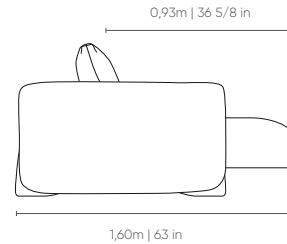

HAZEL

1B1 + SB + 1B1	ASS	DEC
1,00m + 0,80m + 1,00m | 39 3/8 + 31 4/8 + 39 3/8 in	3	3
1,10m + 0,90m + 1,10m | 43 2/8 + 35 3/8 + 43 2/8 in	3	3
1,20m + 1,00m + 1,20m | 47 2/8 + 39 3/8 + 47 2/8 in	3	3
1,30m + 1,10m + 1,30m | 51 1/8 + 43 2/8 + 51 1/8 in	3	3