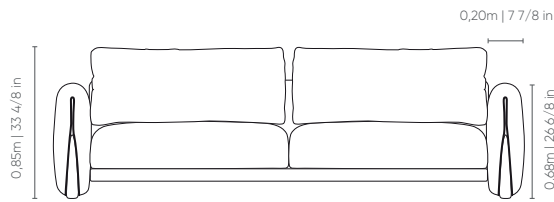

HAZEL

1B1 + SB + 1B1	ASS	DEC
1,00m + 0,80m + 1,00m | 39 3/8 + 31 4/8 + 39 3/8 in	3	3
1,10m + 0,90m + 1,10m | 43 2/8 + 35 3/8 + 43 2/8 in	3	3
1,20m + 1,00m + 1,20m | 47 2/8 + 39 3/8 + 47 2/8 in	3	3
1,30m + 1,10m + 1,30m | 51 1/8 + 43 2/8 + 51 1/8 in	3	3