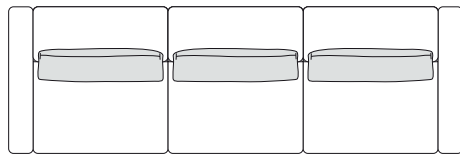

HAZEL

1B1 + SB + 1B1	ASS	DEC
1,00m + 0,80m + 1,00m | 39 3/8 + 31 4/8 + 39 3/8 in	3	3
1,10m + 0,90m + 1,10m | 43 2/8 + 35 3/8 + 43 2/8 in	3	3
1,20m + 1,00m + 1,20m | 47 2/8 + 39 3/8 + 47 2/8 in	3	3
1,30m + 1,10m + 1,30m | 51 1/8 + 43 2/8 + 51 1/8 in	3	3