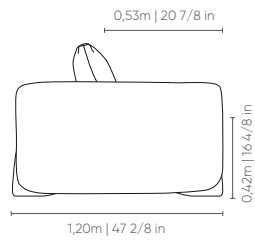

HAZEL

1B1 + SB + 1B1	ASS	DEC
1,00m + 0,80m + 1,00m | 39 3/8 + 31 4/8 + 39 3/8 in	3	3
1,10m + 0,90m + 1,10m | 43 2/8 + 35 3/8 + 43 2/8 in	3	3
1,20m + 1,00m + 1,20m | 47 2/8 + 39 3/8 + 47 2/8 in	3	3
1,30m + 1,10m + 1,30m | 51 1/8 + 43 2/8 + 51 1/8 in	3	3