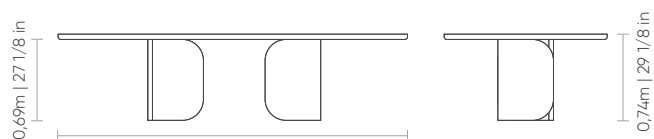

PISTACHE

MESAS
TABLES | MESAS

DIMENSÕES

3,00m x 1,40m | 118 1/8 x 55 1/8 in
3,40m x 1,40m | 133 7/8 x 55 1/8 in