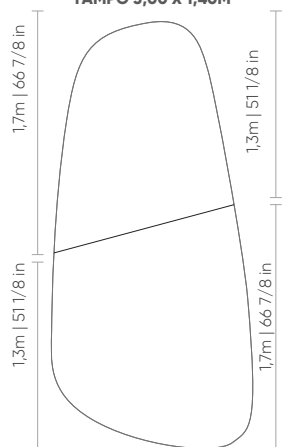

PISTACHE

MESAS
TABLES | MESAS

TAMPO EM MÁRMORE BIPARTIDO COM FILETE NA DIVISÃO

TAMPO 3,00 X 1,40M