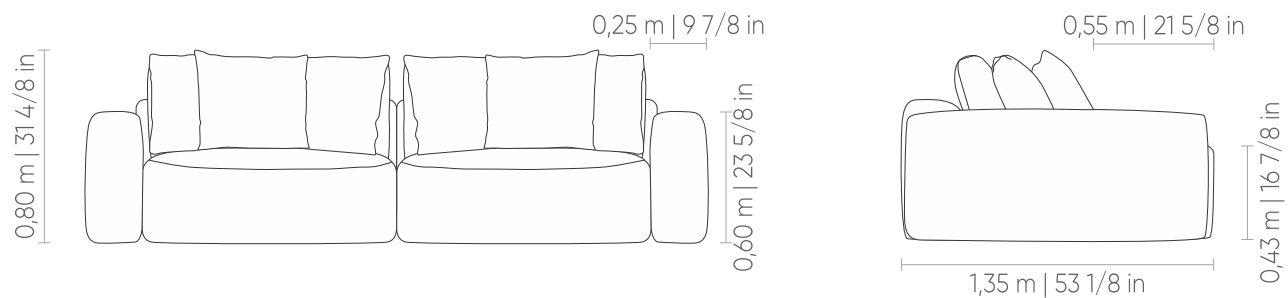

DIDOT

SOFÁS LIVING LIVING ROOM SOFAS | SOFÁS PARA LIVING