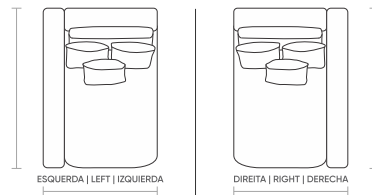

SEM BRAÇOS BICO (SB BI)
no arms ? | sin brazos ?

DIMENSÕES DIMENSIONS DIMENSIONES	ALMOFADAS CUSHIONS COJINES
1,30 m 51 1/8 in	1 2
1,40 m 55 1/8 in	1 2
1,50 m 59 in	1 3
1,60 m 63 in	1 3
1,70 m 66 7/8 in	1 3
1,80 m 70 7/8 in	1 3

CANTO (CTO)
corner | esquina

DIMENSÕES DIMENSIONS DIMENSIONES	ALMOFADAS CUSHIONS COJINES
1,35m x 1,35m 53 1/8in x 53 1/8in	2 3

CHAISE SEM BRAÇOS (CH SB)
no arms chaise | chaise longue sin brazos

DIMENSÕES DIMENSIONS DIMENSIONES	ALMOFADAS CUSHIONS COJINES
0,80m x 1,75m 31 4/8in x 68 7/8in	1 2
0,90m x 1,75m 35 3/8in x 68 7/8in	1 2
1,00m x 1,75m 39 3/8in x 68 7/8in	1 3
1,10m x 1,75m 43 2/8in x 68 7/8in	1 3

CHAISE 1 BRAÇO ATÉ O FINAL (CH 1B ATF)
chaise ? | chaise longue ?

DIMENSÕES DIMENSIONS DIMENSIONES	ALMOFADAS CUSHIONS COJINES
1,05m x 1,75m 41 3/8in x 68 7/8in	1 2
1,15m x 1,75m 45 2/8in x 68 7/8in	1 2
1,25m x 1,75m 49 2/8in x 68 7/8in	1 3
1,35m x 1,75m 53 1/8in x 68 7/8in	1 3
1,45m x 1,75m 57 1/8in x 68 7/8in	1 3

CHAISE ENCOSTO VIRANDO (CEV)
chaise lounge backrest turning | chaise longue respaldo giratorio

DIMENSÕES DIMENSIONS DIMENSIONES	ALMOFADAS CUSHIONS COJINES
1,35m x 1,85m 53 1/8in x 72 7/8in	3 5
1,35m x 2,05m 53 1/8in x 80 6/8in	3 5
1,35m x 2,25m 53 1/8in x 88 5/8in	3 6
1,35m x 2,45m 53 1/8in x 96 4/8in	3 6
1,35m x 2,65m 53 1/8in x 104 3/8in	3 6
1,35m x 2,85m 53 1/8in x 112 2/8in	3 6