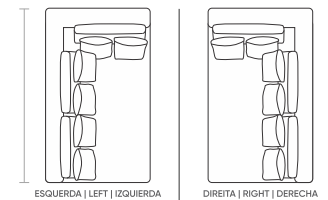

SEM BRAÇOS BICO (SB BI)
no arms ? | sin brazos ?

DIMENSÕES DIMENSIONS DIMENSIONES	ALMOFADAS CUSHIONS COJINES
1,30 m 51 1/8 in	1 2
1,40 m 55 1/8 in	1 2
1,50 m 59 in	1 3
1,60 m 63 in	1 3
1,70 m 66 7/8 in	1 3
1,80 m 70 7/8 in	1 3

CANTO (CTO)
corner | esquina

DIMENSÕES DIMENSIONS DIMENSIONES	ALMOFADAS CUSHIONS COJINES
1,35m x 1,35m 53 1/8in x 53 1/8in	2 3

CHAISE SEM BRAÇOS (CH SB)
no arms chaise | chaise longue sin brazos

DIMENSÕES DIMENSIONS DIMENSIONES	ALMOFADAS CUSHIONS COJINES
0,80m x 1,75m 31 4/8in x 68 7/8in	1 2
0,90m x 1,75m 35 3/8in x 68 7/8in	1 2
1,00m x 1,75m 39 3/8in x 68 7/8in	1 3
1,10m x 1,75m 43 2/8in x 68 7/8in	1 3

CHAISE 1 BRAÇO ATÉ O FINAL (CH 1B ATF)
chaise ? | chaise longue ?

DIMENSÕES DIMENSIONS DIMENSIONES	ALMOFADAS CUSHIONS COJINES
1,05m x 1,75m 41 3/8in x 68 7/8in	1 2
1,15m x 1,75m 45 2/8in x 68 7/8in	1 2
1,25m x 1,75m 49 2/8in x 68 7/8in	1 3
1,35m x 1,75m 53 1/8in x 68 7/8in	1 3
1,45m x 1,75m 57 1/8in x 68 7/8in	1 3

CHAISE ENCOSTO VIRANDO (CEV)
chaise lounge backrest turning | chaise longue respaldo giratorio

DIMENSÕES DIMENSIONS DIMENSIONES	ALMOFADAS CUSHIONS COJINES
1,35m x 1,85m 53 1/8in x 72 7/8in	3 5
1,35m x 2,05m 53 1/8in x 80 6/8in	3 5
1,35m x 2,25m 53 1/8in x 88 5/8in	3 6
1,35m x 2,45m 53 1/8in x 96 4/8in	3 6
1,35m x 2,65m 53 1/8in x 104 3/8in	3 6
1,35m x 2,85m 53 1/8in x 112 2/8in	3 6