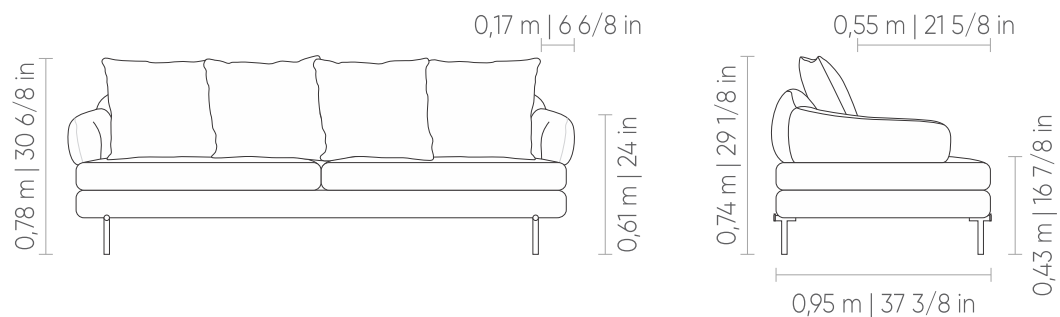

DESMOND

SOFÁS LIVING
LIVING ROOM SOFAS | SOFÁS PARA LIVING