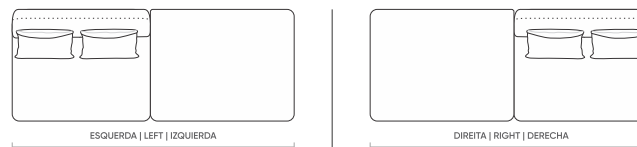

SEM BRAÇO + PUFF BICO (SB + PUFF B)
no arm + puff on the bico | sin brazo + puf en el bico

DIMENSÕES DIMENSIONS | DIMENSIONES	ALMOFADAS | CUSHIONS | COJINES
1,80 m | 70 7/8 in	1
2,00 m | 78 6/8 in	2
2,20 m | 86 5/8 in	2
2,40 m | 94 4/8 in	2
2,60 m | 102 3/8 in	2
2,80 m | 110 2/8 in	2
3,00 m | 118 1/8 in	2

DIMENSÕES DIMENSIONS | DIMENSIONES	ALMOFADAS | CUSHIONS | COJINES
0,95m x 0,95m | 37 3/8in x 37 3/8in	3

Century

SLIM®
by Century