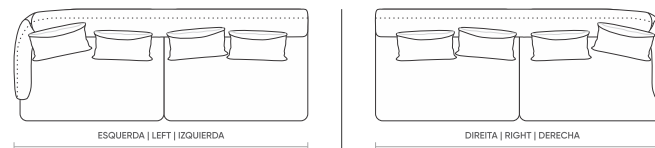

1 BRAÇO 2 ASSENTOS (1B2)
1 arm 2 seats | 1 brazo 2 asientos

DIMENSÕES DIMENSIONS | DIMENSIONES	ALMOFADAS | CUSHIONS | COJINES
1,90 m | 74 6/8 in	2
2,10 m | 82 5/8 in	4
2,30 m | 90 4/8 in	4
2,50 m | 98 3/8 in	4
2,70 m | 106 2/8 in	4
2,90 m | 114 1/8 in	4
3,10 m | 122 in	4

DIMENSÕES DIMENSIONS | DIMENSIONES	ALMOFADAS | CUSHIONS | COJINES
0,90 m | 35 3/8 in	1
1,00 m | 39 3/8 in	2
1,10 m | 43 2/8 in	2
1,20 m | 47 2/8 in	2
1,30 m | 51 1/8 in	2
1,40 m | 55 1/8 in	2
1,50 m | 59 in	2