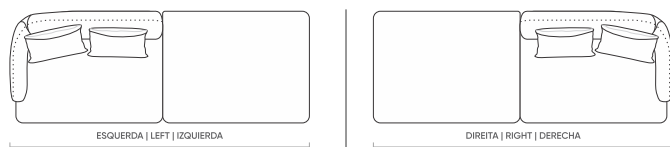

1 BRAÇO + PUFF BICO (1B + PUFF B)
1 arm + puff on the bico | 1 brazo + puf en el bico

DIMENSÕES DIMENSIONS | DIMENSIONES	ALMOFADAS | CUSHIONS | COJINES
1,90 m | 74 6/8 in	1
2,10 m | 82 5/8 in	2
2,30 m | 90 4/8 in	2
2,50 m | 98 3/8 in	2
2,70 m | 106 2/8 in	2
2,90 m | 114 1/8 in	2
3,10 m | 122 in	2