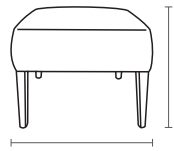

BUENOS AIRES

PUFFS E BANCOS

Century

BUENOS AIRES

Century

BUENOS AIRES

0,40 x 0,40 | 15 6/8 in x 15 6/8 in

PUFF

0,50 x 0,50 | 19 5/8 in x 19 5/8 in

Assento costurado com debrum composê. Base em madeira revestida com tecido.

Wooden bases covered with fabric.

Measures may vary slightly. We reserve the right to make changes without prior consultation.