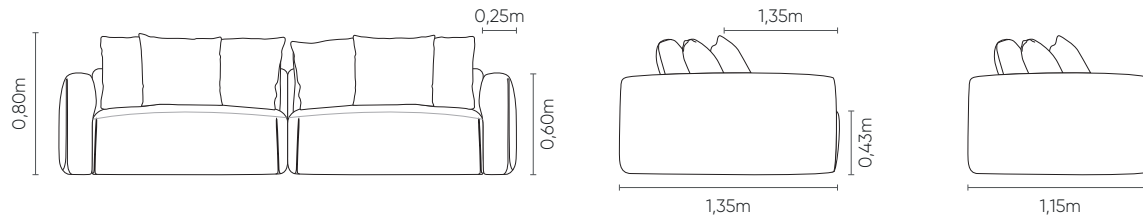

SONETTO

LONG

0,80m X 1,35m
0,90m X 1,35m
1,00m X 1,35m
1,10m X 1,35m
1,20m X 1,35m
1,30m X 1,35m
1,40m X 1,35m
1,50m X 1,35m
1,60m X 1,35m
1,70m X 1,35m
1,80m X 1,35m

0,80m X 1,35m
0,90m X 1,35m
1,00m X 1,35m
1,10m X 1,35m
1,20m X 1,35m
1,30m X 1,35m
1,40m X 1,35m
1,50m X 1,35m
1,60m X 1,35m
1,70m X 1,35m
1,80m X 1,35m

1,35m X 1,35

CEV (D/E)	ENC	DEC
1,35m X 1,85m	3	5
1,35m X 1,95m	3	5
1,35m X 2,05m	3	5
1,35m X 2,15m	3	5
1,35m X 2,25m	3	5
1,35m X 2,35m	3	6
1,35m X 2,45m	3	6
1,35m X 2,55m	3	6
1,35m X 2,65m	3	6
1,35m X 2,75m	3	6
1,35m X 2,85m	3	6

Conforto Cozy®. Sofá: Assento, encosto e braço fixos, com costura em debrum compose. Almofada de assento fixa, com costura em debrum composê. Almofada de encosto solta, com costura em debrum composê. Almofada decorativa solta, com costura em debrum composê. Pé em polipropileno injetado na cor preta.

Conforto Cozy®. Sofa: Asiento, respaldo y brazos fijos, con costuras en debrum. Cojín de asiento fijo, con costuras en debrum. Cojín de respaldo suelto, con costuras en debrum. Cojín decorativo suelto, con costuras en debrum. Patas en polipropileno inyectado negro.

Century

Cozy Comfort®. Sofa: Fixed seat, backrest, and armrest, with composite stitching. Fixed seat cushion, with composite stitching. Loose back cushion, with composite stitching. Loose decorative cushion, with composite stitching. Black injected polypropylene feet.