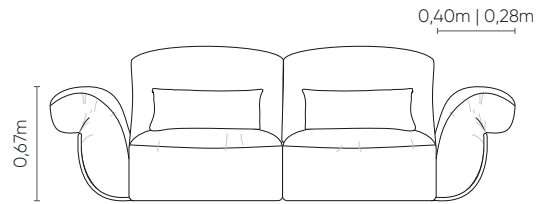

WINTER

1B1 (D/E) (BRAÇO LARGO)	LOMB
1,30m X 1,35m	1
1,40m X 1,35m	1
1,50m X 1,35m	1
1,60m X 1,35m	1
1,70m X 1,35m	1

CH 1B (D/E) (BRAÇO LARGO)	ENC
1,30m X 1,50m	1
1,40m X 1,50m	1
1,50m X 1,50m	1
1,60m X 1,50m	1
1,70m X 1,50m	1

1B1 (D/E) (BRAÇO FINO)	LOMB
1,18m X 1,35m	1
1,28m X 1,35m	1
1,38m X 1,35m	1
1,48m X 1,35m	1
1,58m X 1,35m	1

CH 1B (D/E) (BRAÇO FINO)	ENC
1,18m X 1,75m	1
1,28m X 1,75m	1
1,38m X 1,75m	1
1,48m X 1,75m	1
1,58m X 1,75m	1

SB1	ENC
0,90m X 1,35m	1
1,00m X 1,35m	1
1,10m X 1,35m	1
1,20m X 1,35m	1
1,30m X 1,35m	1

CTO CH	ENC
1,60m X 1,60m	2

Conforto Cozy®. Sofá: Assento e braços fixos sem detalhe de costura. Encosto articulado, sem detalhe de costura. Detalhe do braço em madeira, nos acabamentos laminado, laca e laca metalizado. Pés em polipropileno injetado na cor preta.

Cozy Comfort®. Sofa: Fixed seat and armrests without seam detail. Articulated backrest without seam detail. Wooden armrests available in laminated, lacquer and metallic lacquer finishes. Black injected feet polypropylene feet.

Conforto Cozy®. Sofá: Asiento e brazos fijos sin detalle de costura. Respaldo articulado sin detalle de costura. Brazos en madera acabados disponibles en laminado, laca y laca metalizada. Patas de polipropileno inyectado color negro.

Century

COZY®
by Century