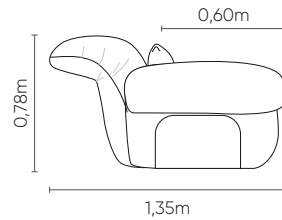

WINTER

1B1 (D/E) (BRAÇO LARGO)	LOMB
1,30m X 1,35m	1
1,40m X 1,35m	1
1,50m X 1,35m	1
1,60m X 1,35m	1
1,70m X 1,35m	1