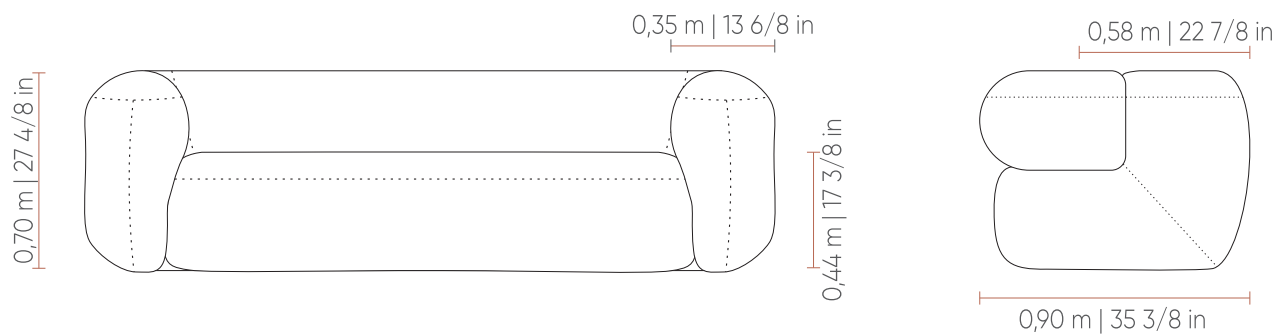

POMME

SOFÁS LIVING

LIVING ROOM SOFAS | SOFÁS PARA LIVING

Conforto EasyFit. Assento fixo, com costura em pesponto simples e detalhe puxado. Encosto fixo com costura em pesponto simples. Braço fixo com costura em pesponto simples. Pés em polipropileno injetado na cor preta. Produto disponível para tecido 3D knit.

EasyFit Comfort. Fixed seat, backrest and armrest. Black color injected polypropylene feet. Product available in 3D knit fabric.

Confort EasyFit. Asiento, respaldo y brazos fijos. Patas en polipropileno inyectado negro. Producto disponible en tela 3D knit.